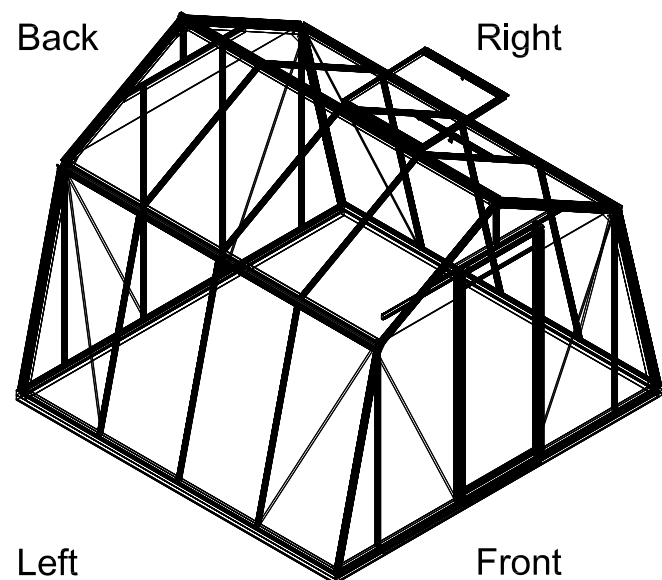

The photos and images may differ of reality and are not binding. All dimensions are approximate. Subject to errors and product changes. All reproduction, even partial, is prohibited.

Frontview

Rightview

Backview

Topview

Type	S103H	S104H	S105H	S106H	S107H	S108H	S109H **	S110H **
L*	2240	2980	3710	4450	5190	5930	6670	7410
# Vents Lucarnes/Dakramen	1	1	1	2	2	4	4	6

\* All dimensions are in mm.  
\*\* 4cm higher from the length of 6,67m.