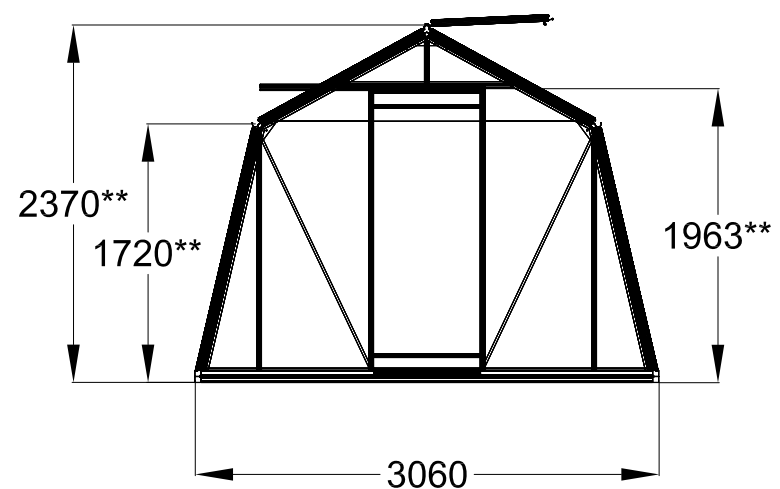

The photos and images may differ of reality and are not binding. All dimensions are approximate. Subject to errors and product changes. All reproduction, even partial, is prohibited.

Frontview

Rightview

Backview

Topview

Type	S103H	S104H	S105H	S106H	S107H	S108H	S109H **	S110H **
L*	2240	2980	3710	4450	5190	5930	6670	7410
# Vents Lucarnes/Dakramen	1	1	1	2	2	4	4	6

\* All dimensions are in mm.  
\*\* 4cm higher from the length of 6,67m.