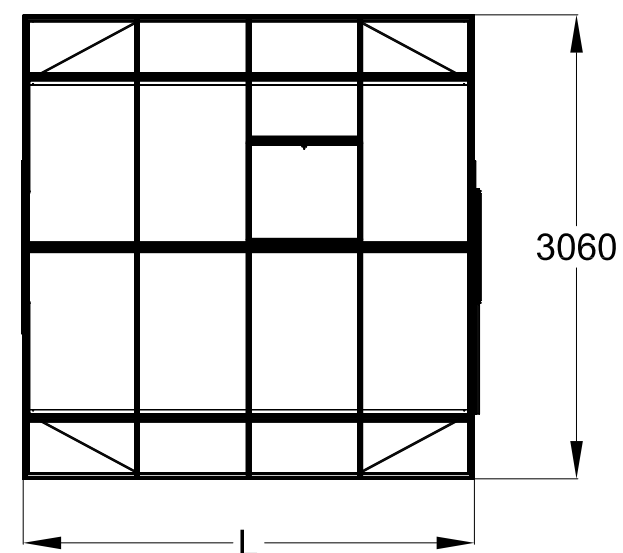

The photos and images may differ of reality and are not binding. All dimensions are approximate. Subject to errors and product changes. All reproduction, even partial, is prohibited.

Frontview

Rightview

Backview

Topview

Type	S103H	S104H	S105H	S106H	S107H	S108H	S109H **	S110H **
L*	2240	2980	3710	4450	5190	5930	6670	7410
# Vents Lucarnes/Dakramen	1	1	1	2	2	4	4	6

\* All dimensions are in mm.  
\*\* 4cm higher from the length of 6,67m.