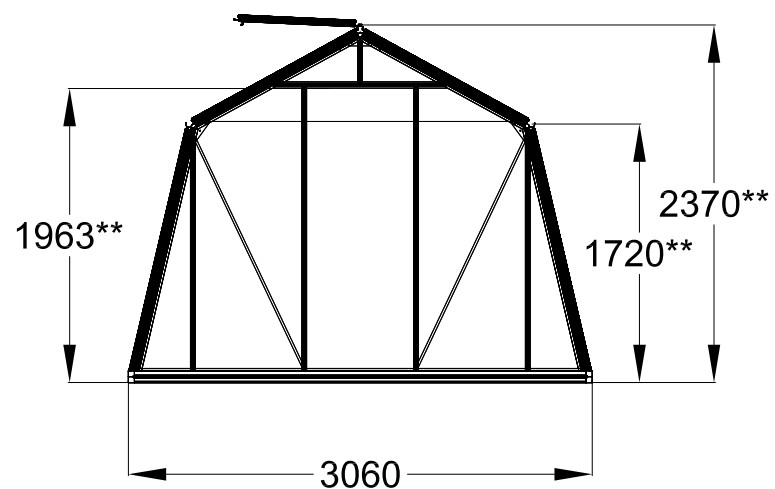

The photos and images may differ of reality and are not binding. All dimensions are approximate. Subject to errors and product changes. All reproduction, even partial, is prohibited.

Frontview

Rightview

Backview

Topview

Type	S103H	S104H	S105H	S106H	S107H	S108H	S109H **	S110H **
L*	2240	2980	3710	4450	5190	5930	6670	7410
# Vents Lucarnes/Dakramen	1	1	1	2	2	4	4	6

\* All dimensions are in mm.  
\*\* 4cm higher from the length of 6,67m.