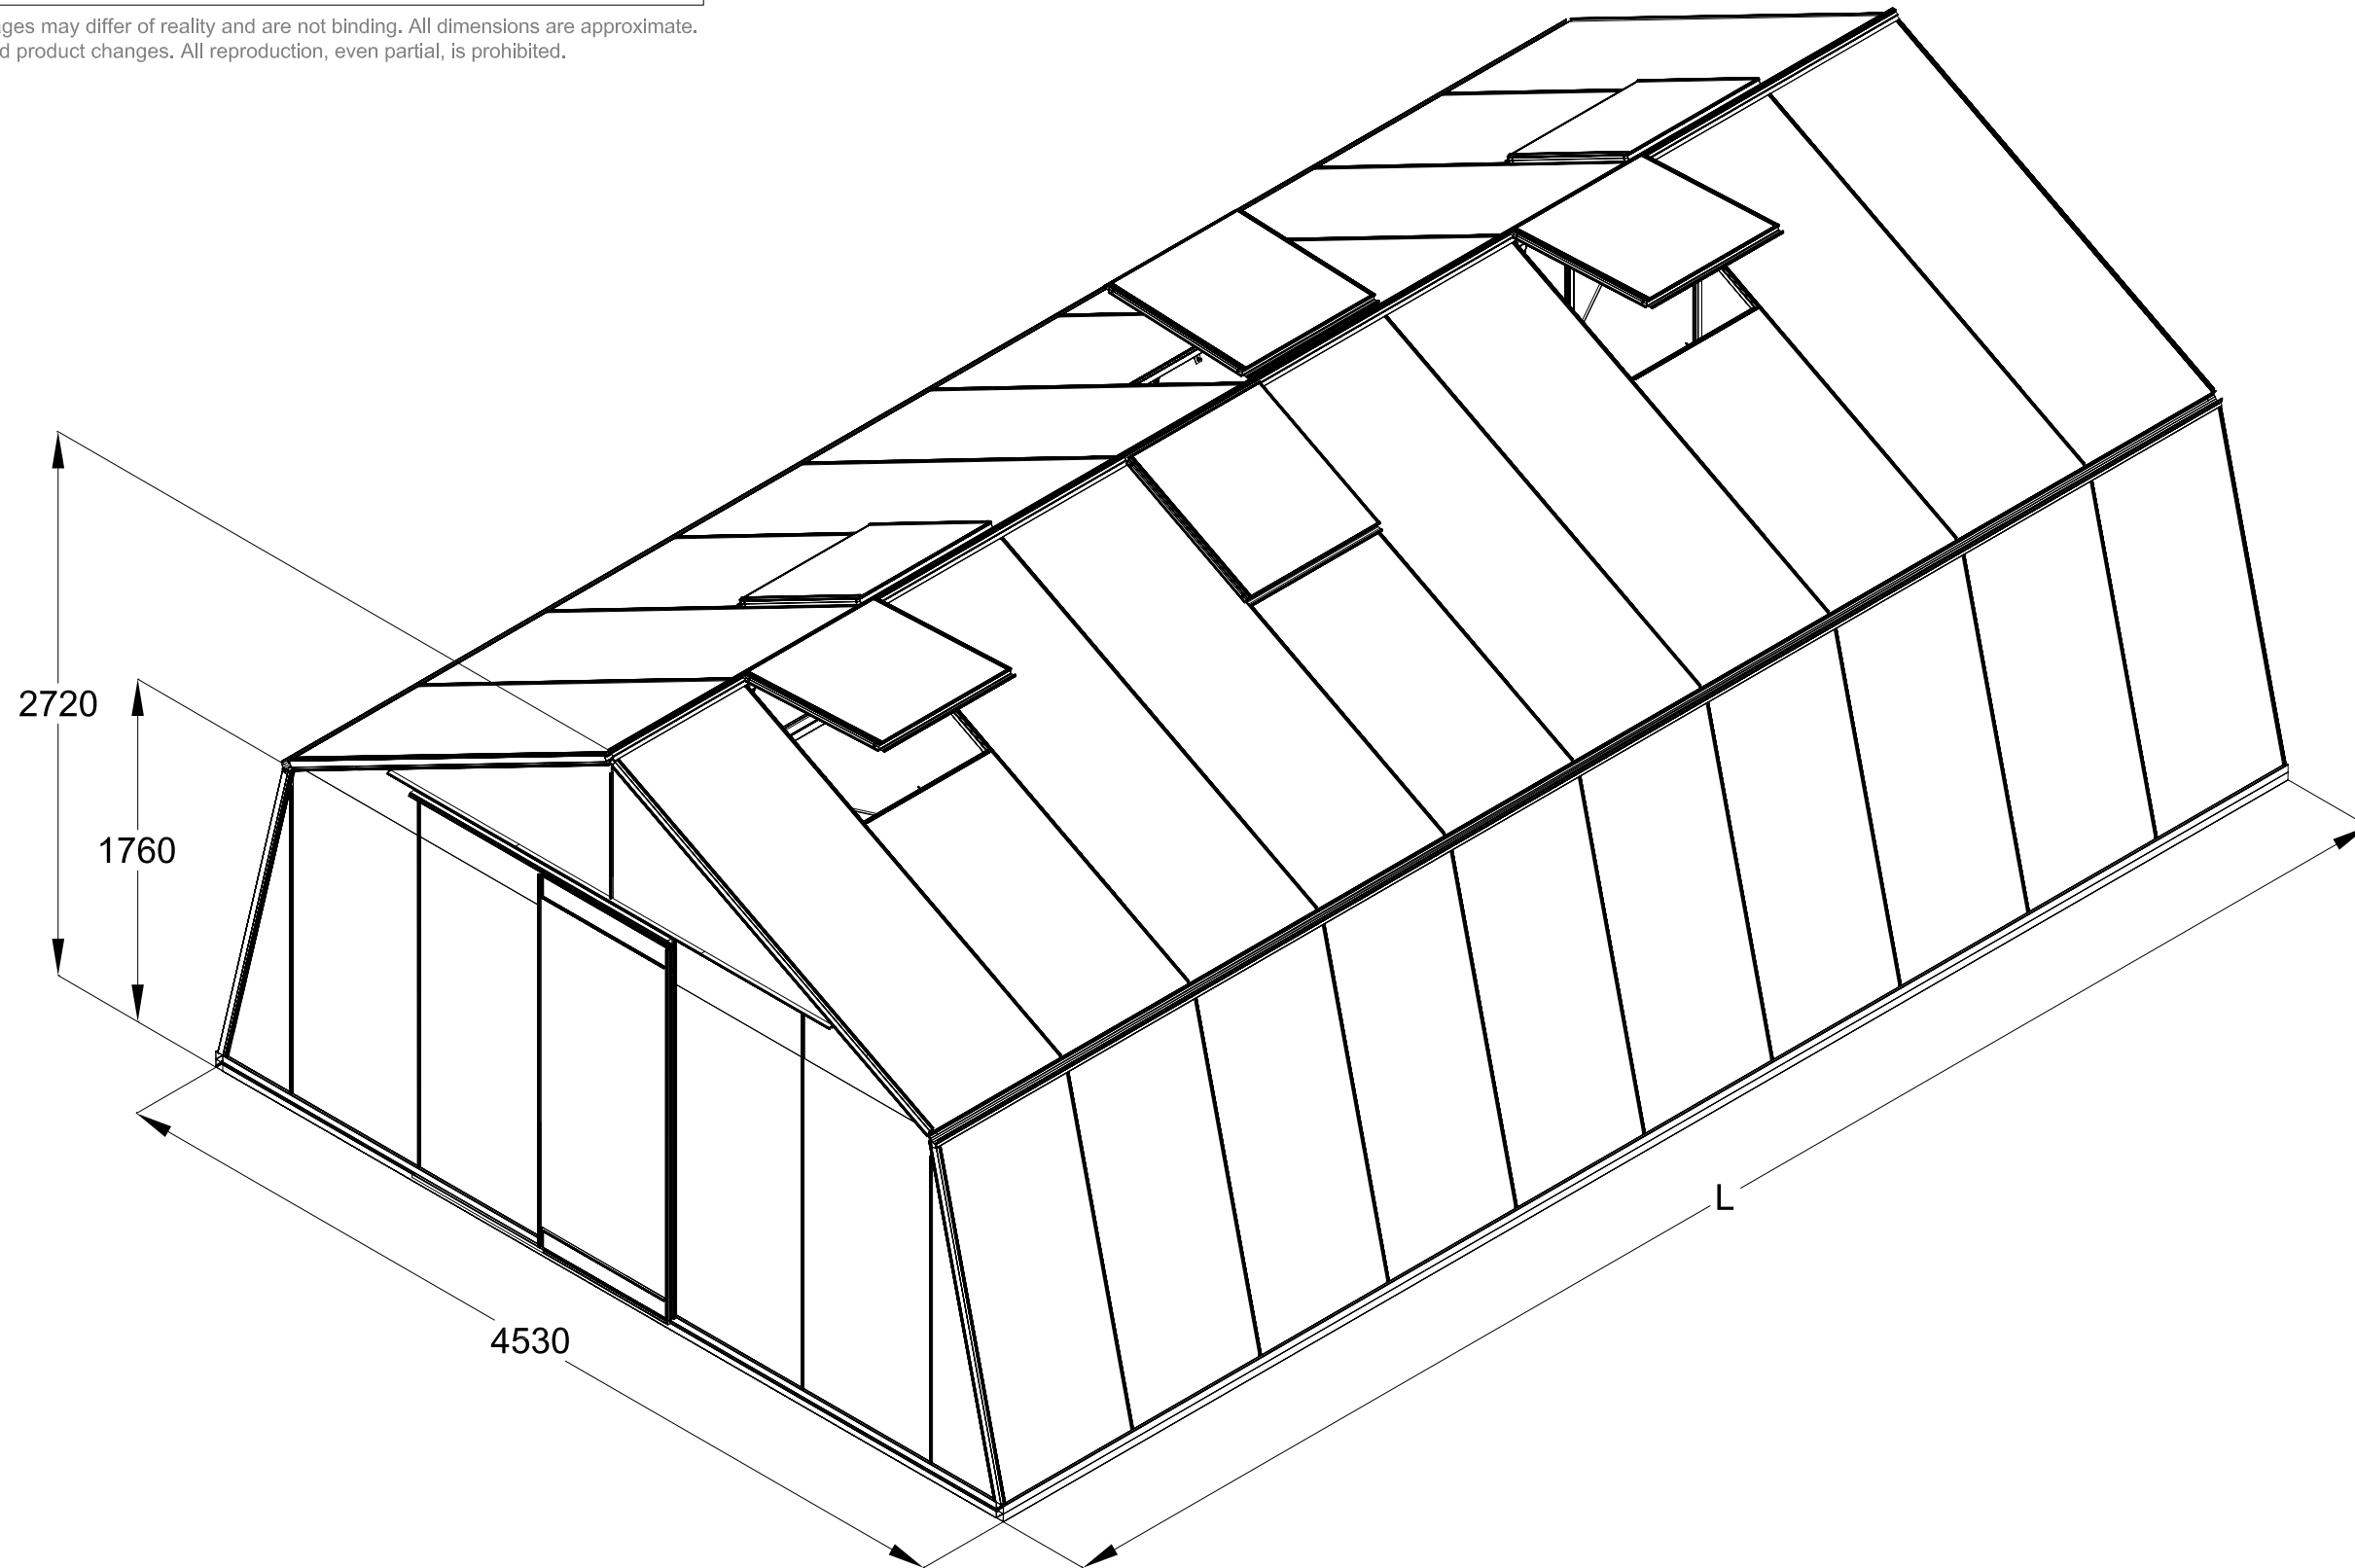

The photos and images may differ of reality and are not binding. All dimensions are approximate. Subject to errors and product changes. All reproduction, even partial, is prohibited.

Type	S303H	S304H	S305H	S306H	S307H	S308H	S309H	S310H
L*	2240	2980	3710	4450	5190	5930	6670	7410
# Vents Lucarnes/Dakramen	1	2	2	3	4	5	6	7