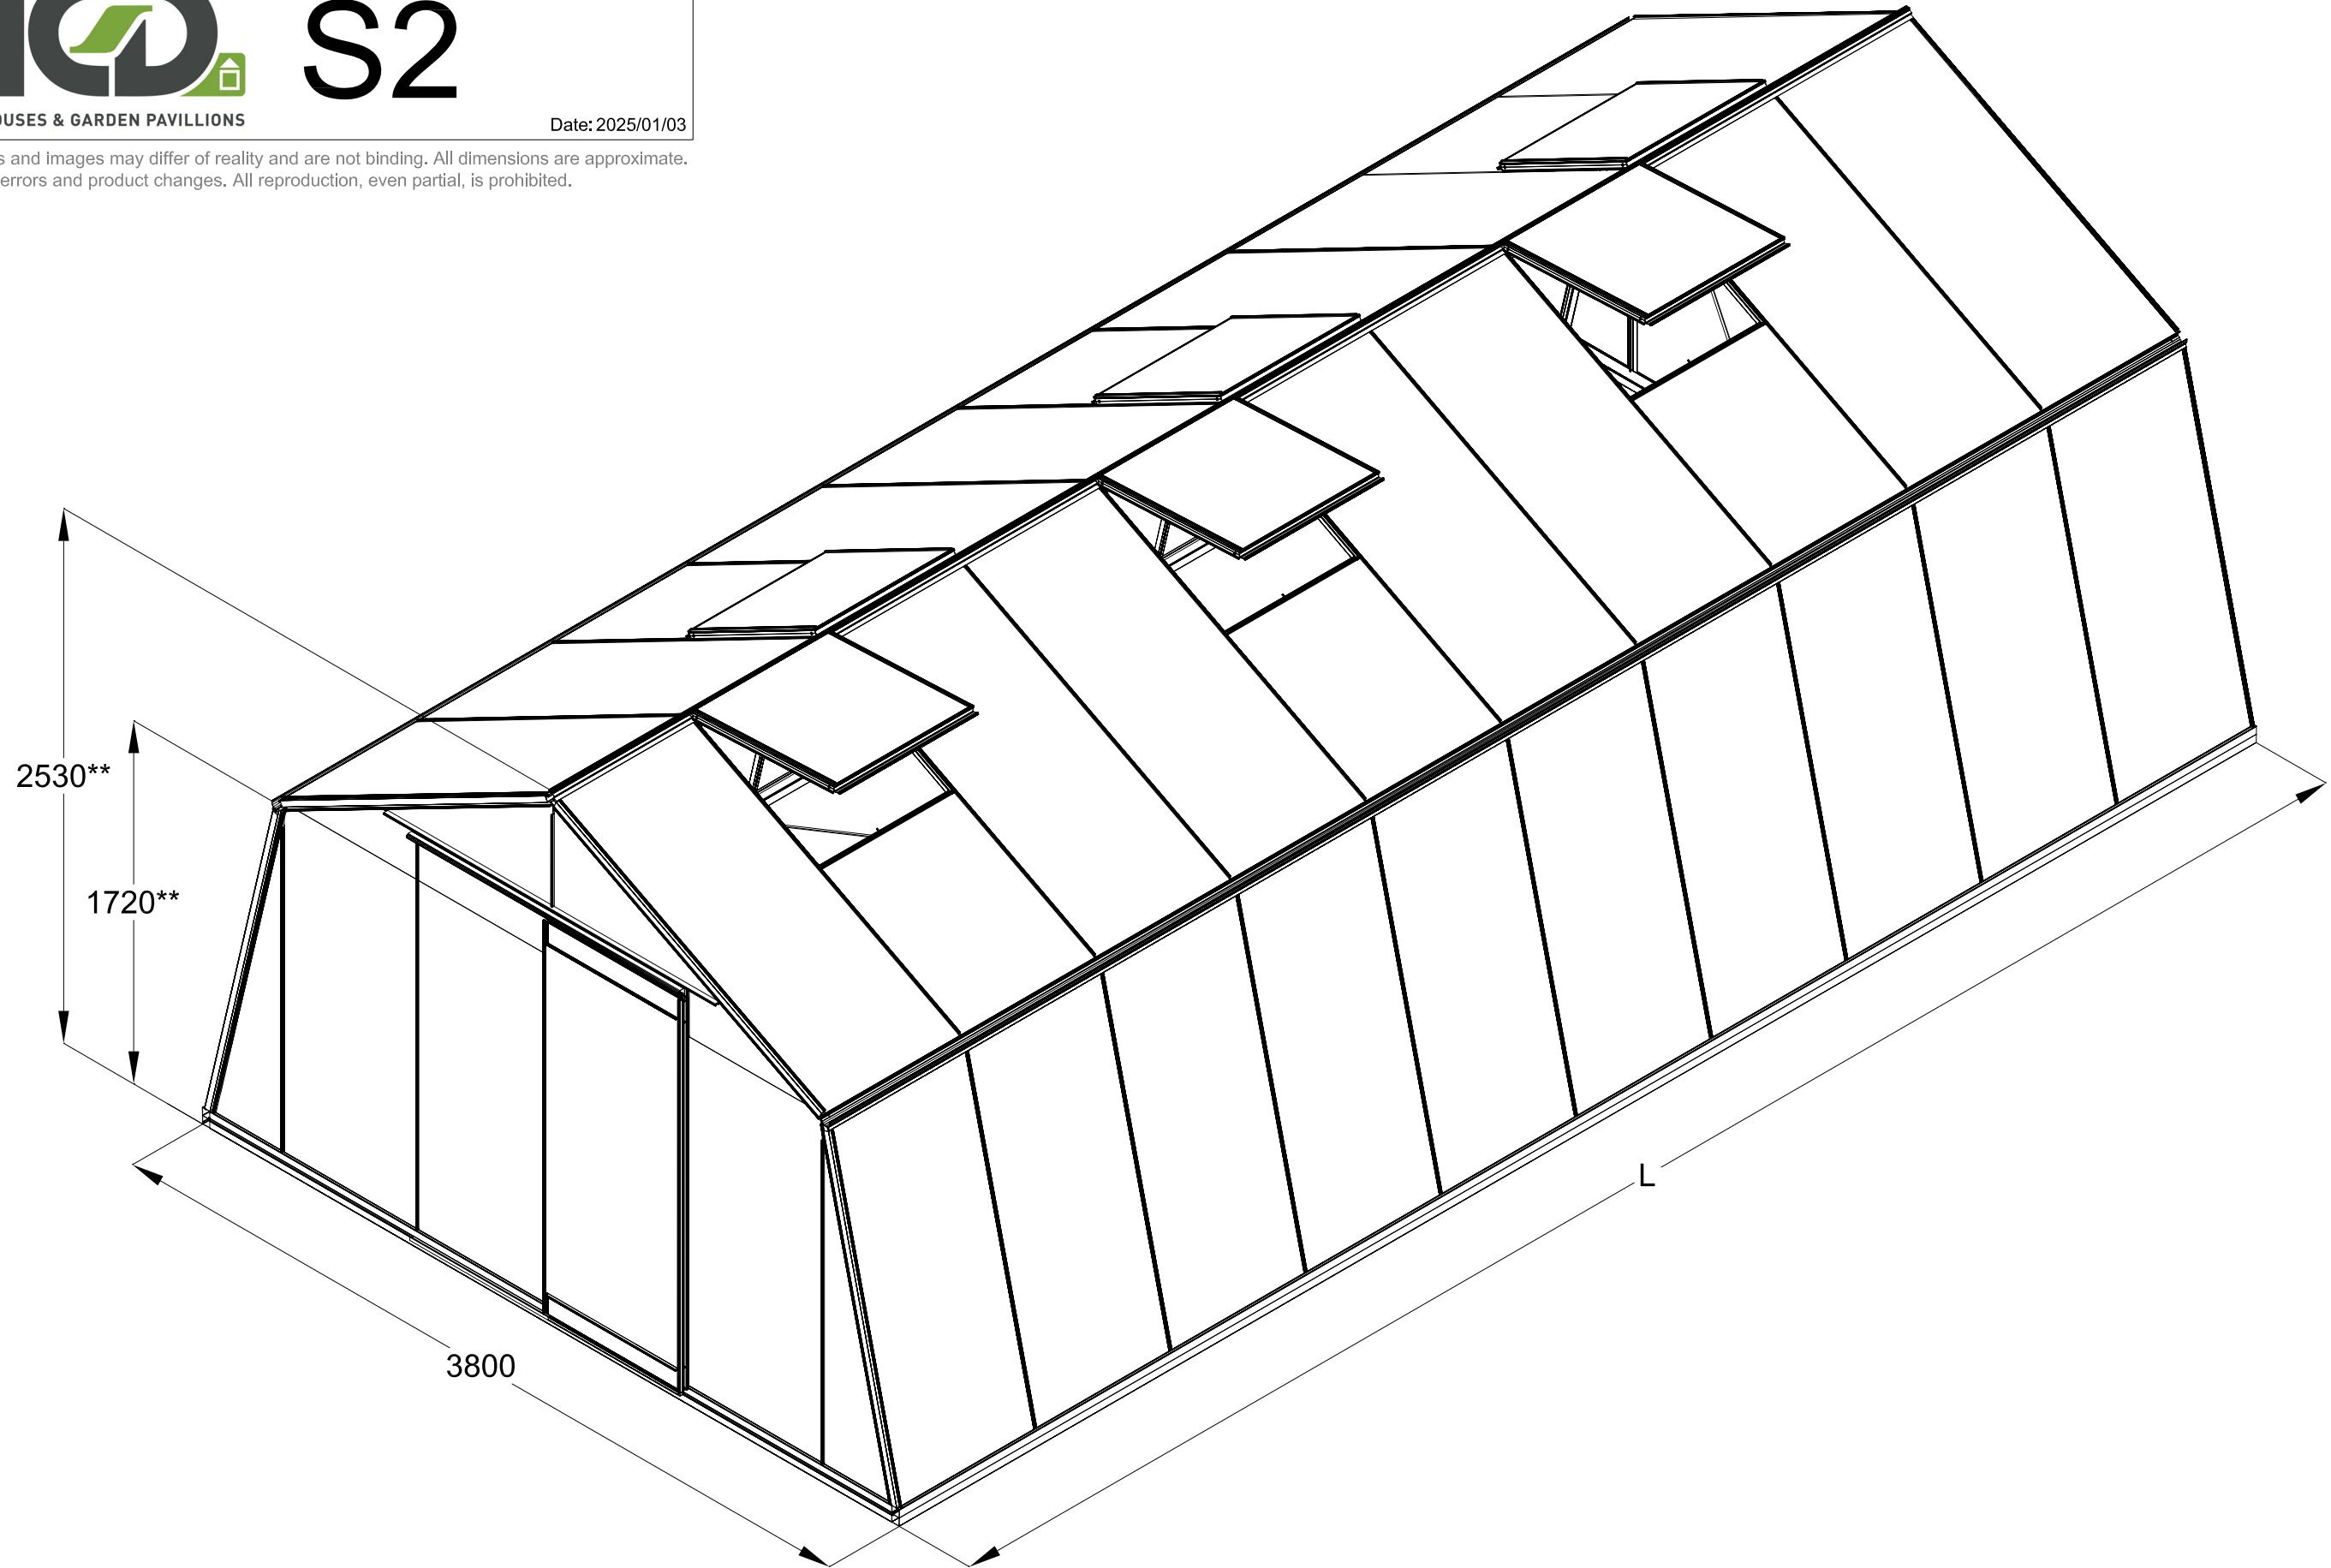

The photos and images may differ of reality and are not binding. All dimensions are approximate. Subject to errors and product changes. All reproduction, even partial, is prohibited.

Type	S203H	S204H	S205H	S206H	S207H	S208H	S209H **	S210H **
L*	2240	2980	3710	4450	5190	5930	6670	7410
# Vents Lucarnes/Dakramen	1	1	1	2	2	4	4	6

* All dimensions are in mm.
** 4cm higher from the length of 6,67m.