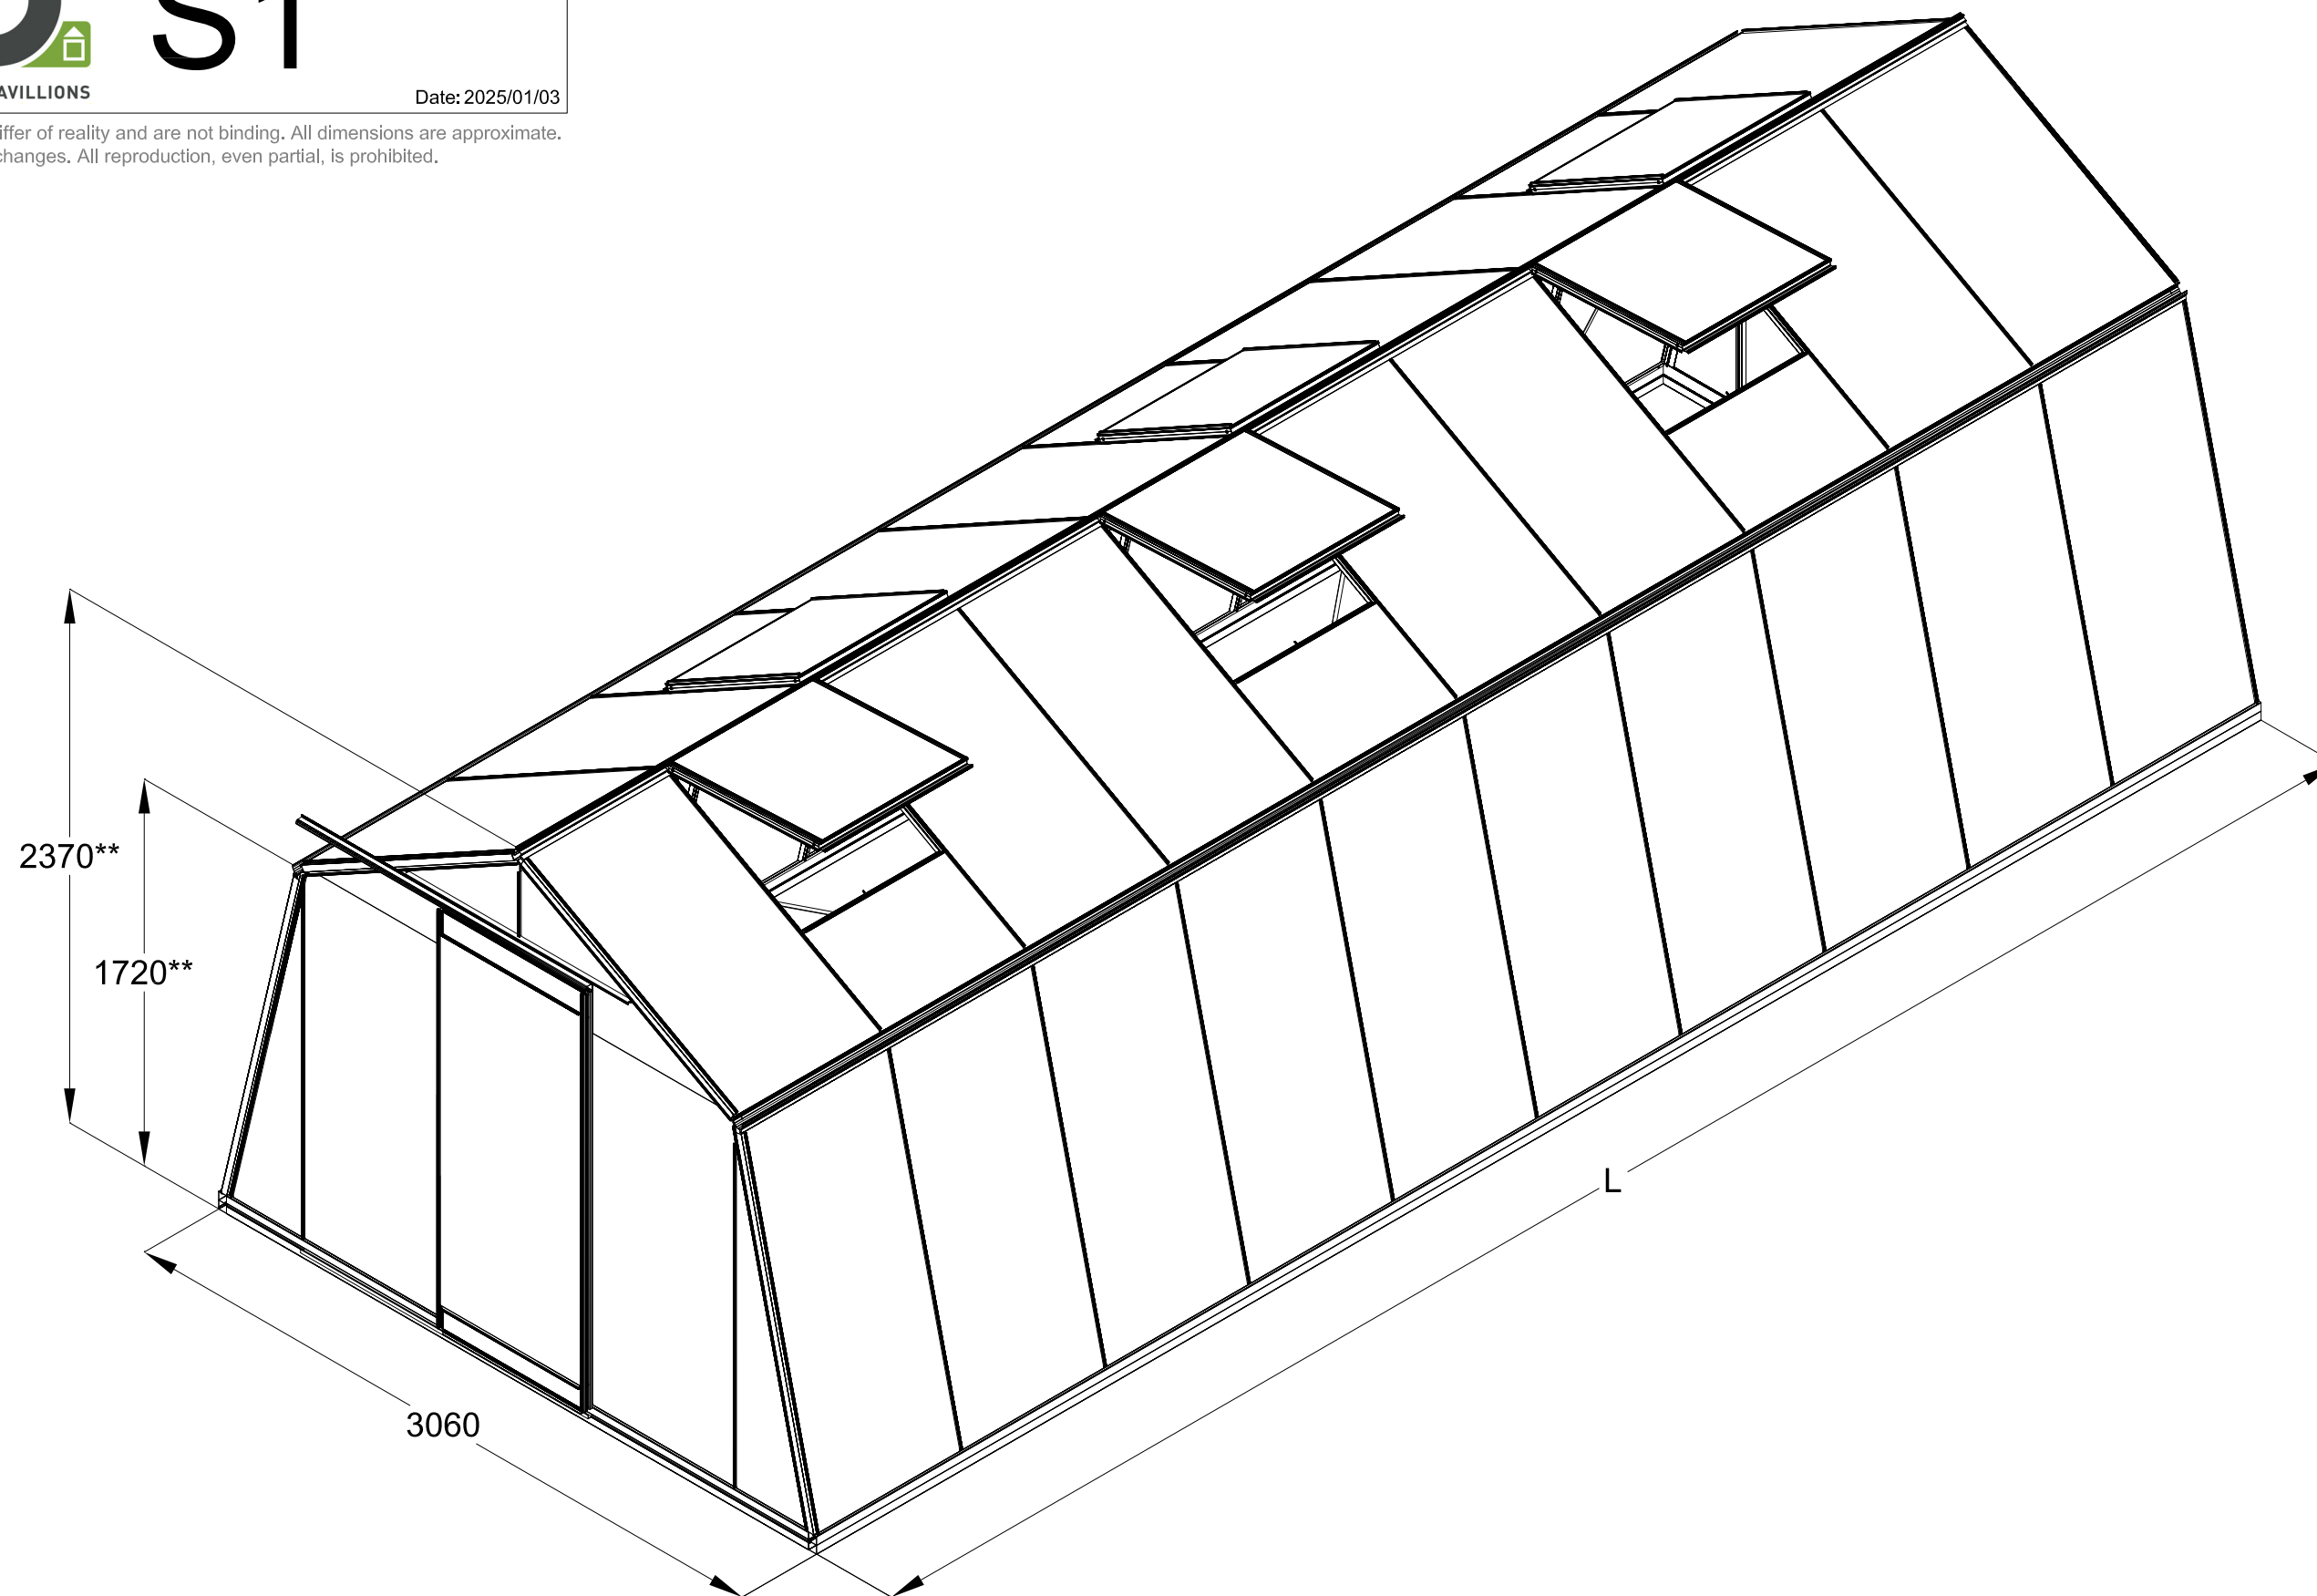

The photos and images may differ of reality and are not binding. All dimensions are approximate. Subject to errors and product changes. All reproduction, even partial, is prohibited.

| Type | S103H | S104H | S105H | S106H | S107H | S108H | S109H ** | S110H ** |
|---------------------------|-------|-------|-------|-------|-------|-------|----------|----------|
| L* | 2240 | 2980 | 3710 | 4450 | 5190 | 5930 | 6670 | 7410 |
| # Vents Lucarnes/Dakramen | 1 | 1 | 1 | 2 | 2 | 4 | 4 | 6 |

* All dimensions are in mm.
** 4cm higher from the length of 6,67m.