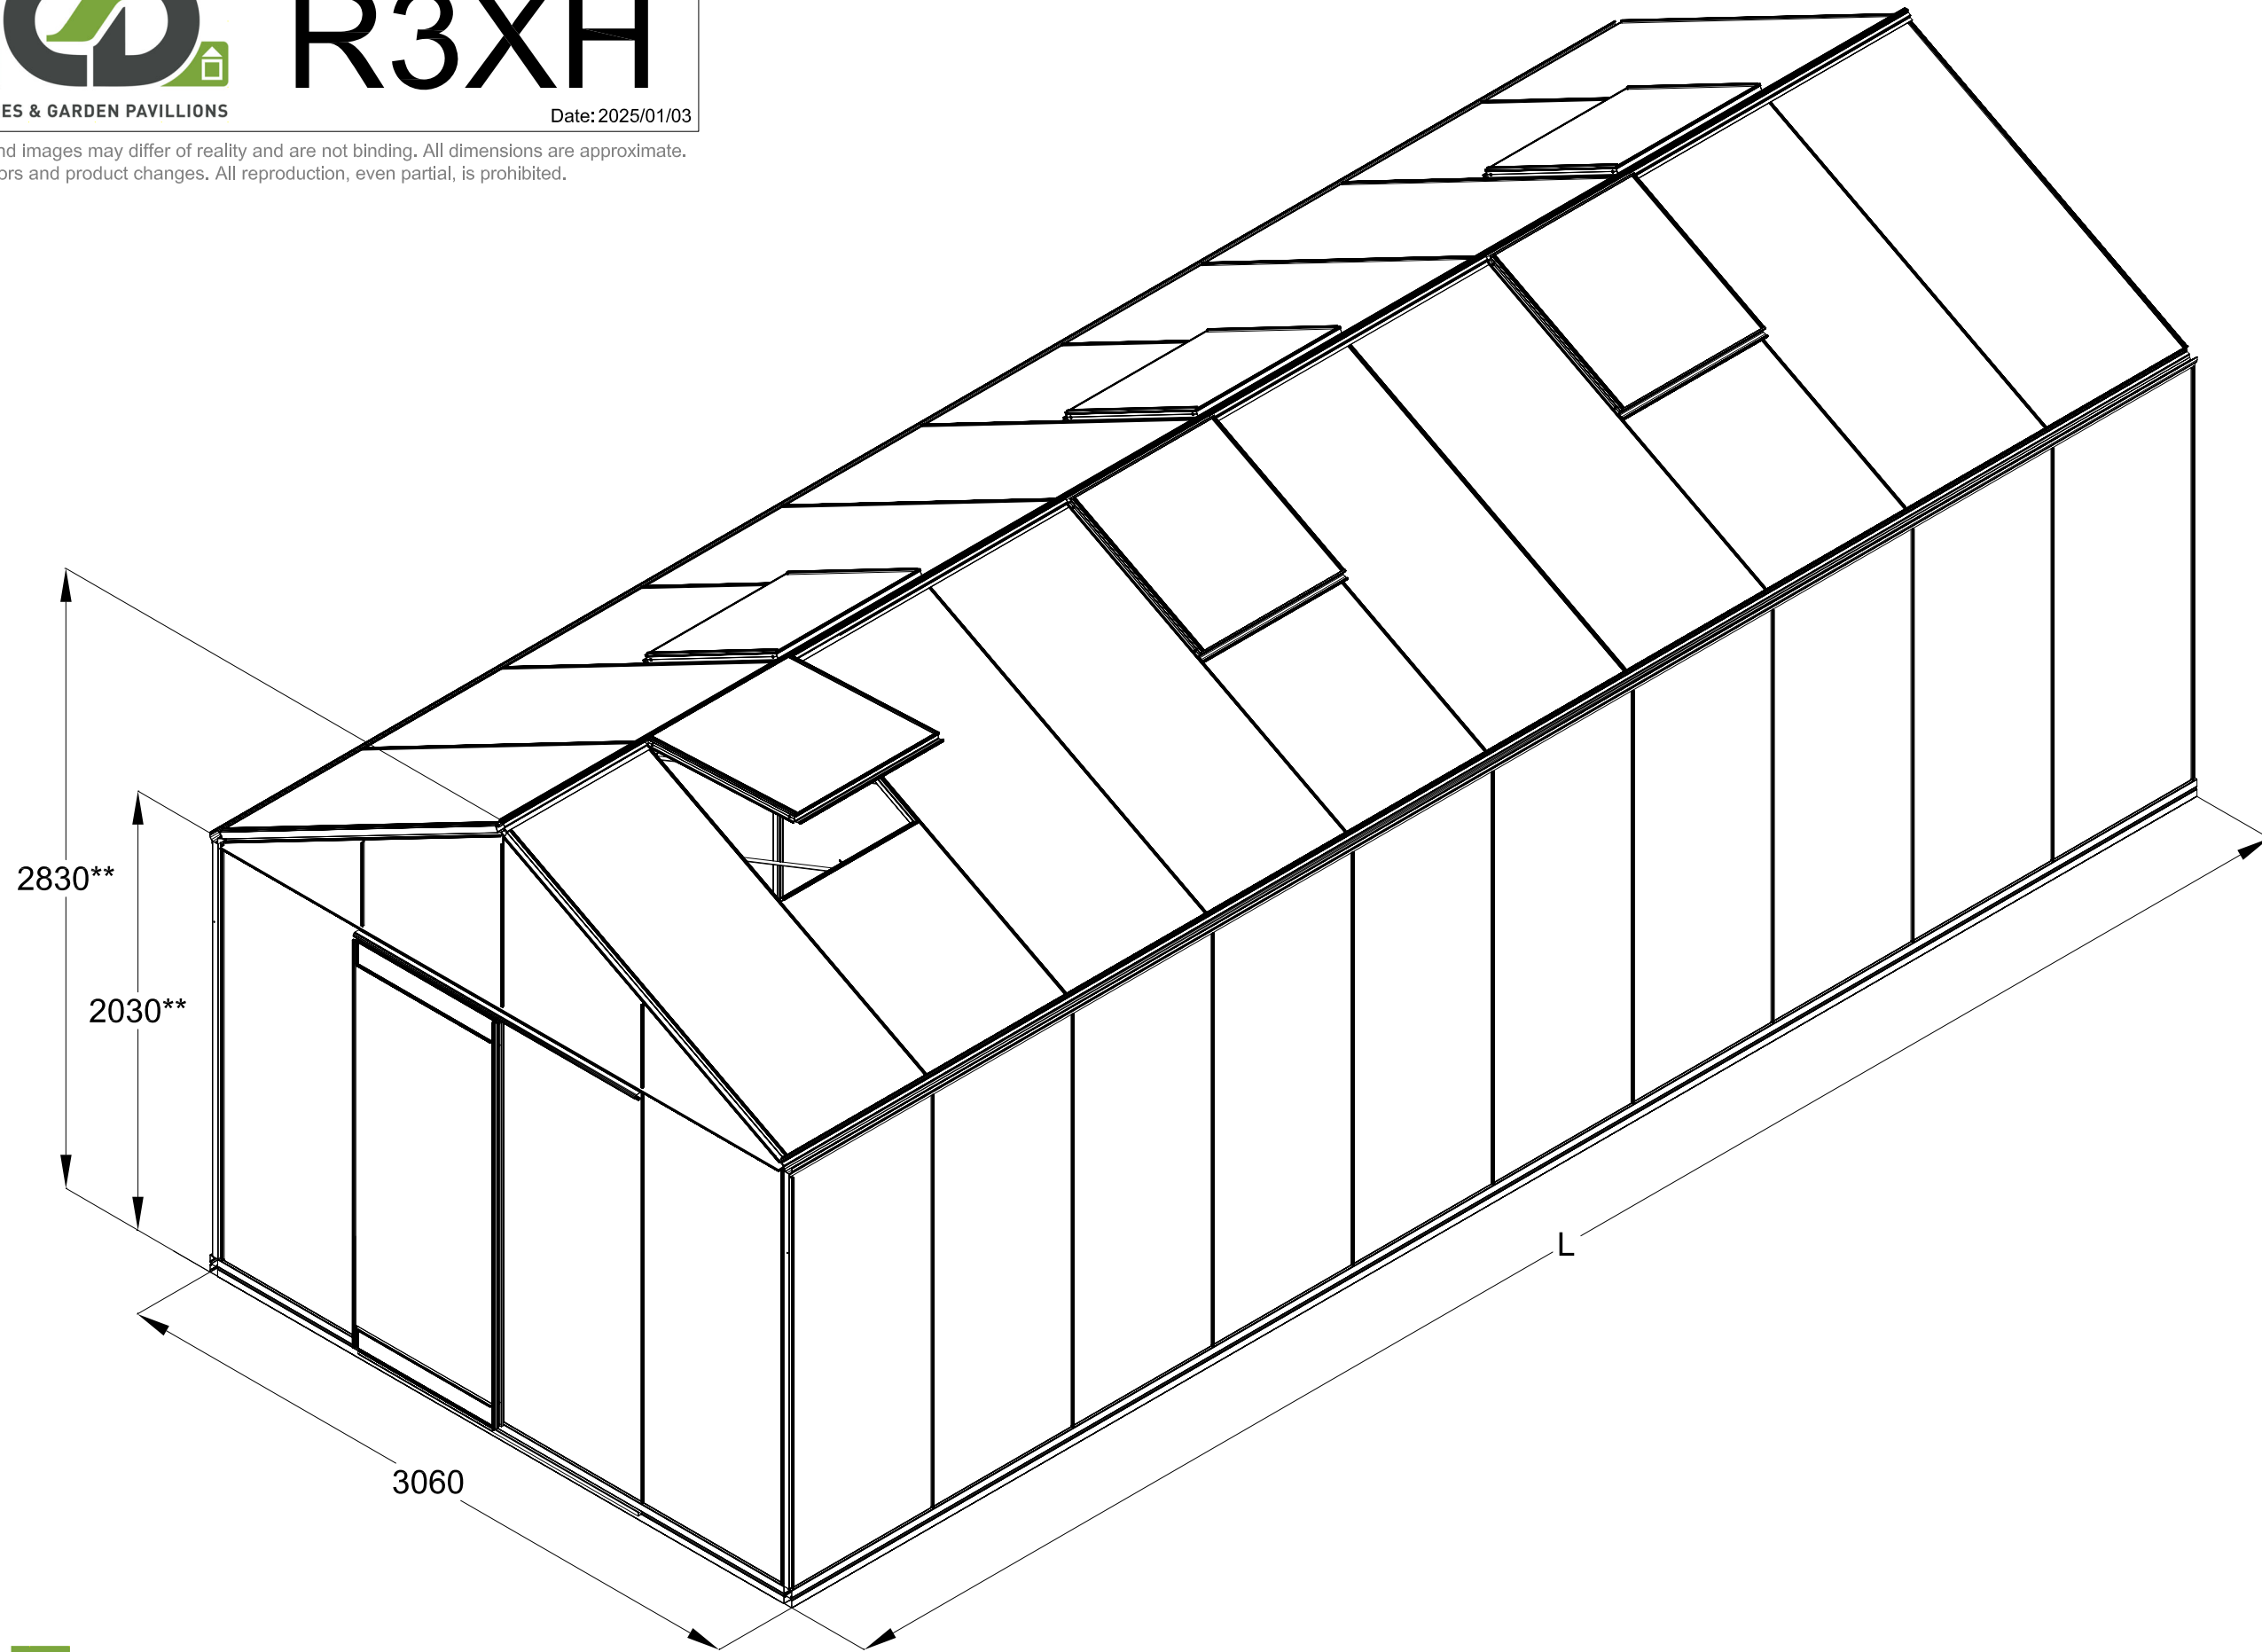

The photos and images may differ of reality and are not binding. All dimensions are approximate. Subject to errors and product changes. All reproduction, even partial, is prohibited.

Type	R303XH	R304XH	R305XH	R306XH	R307XH	R308XH	R309XH **	R310XH **
L*	2240	2980	3710	4450	5190	5930	6670	7410
# Vents Lucarnes/Dakramen	1	1	1	2	2	4	4	6