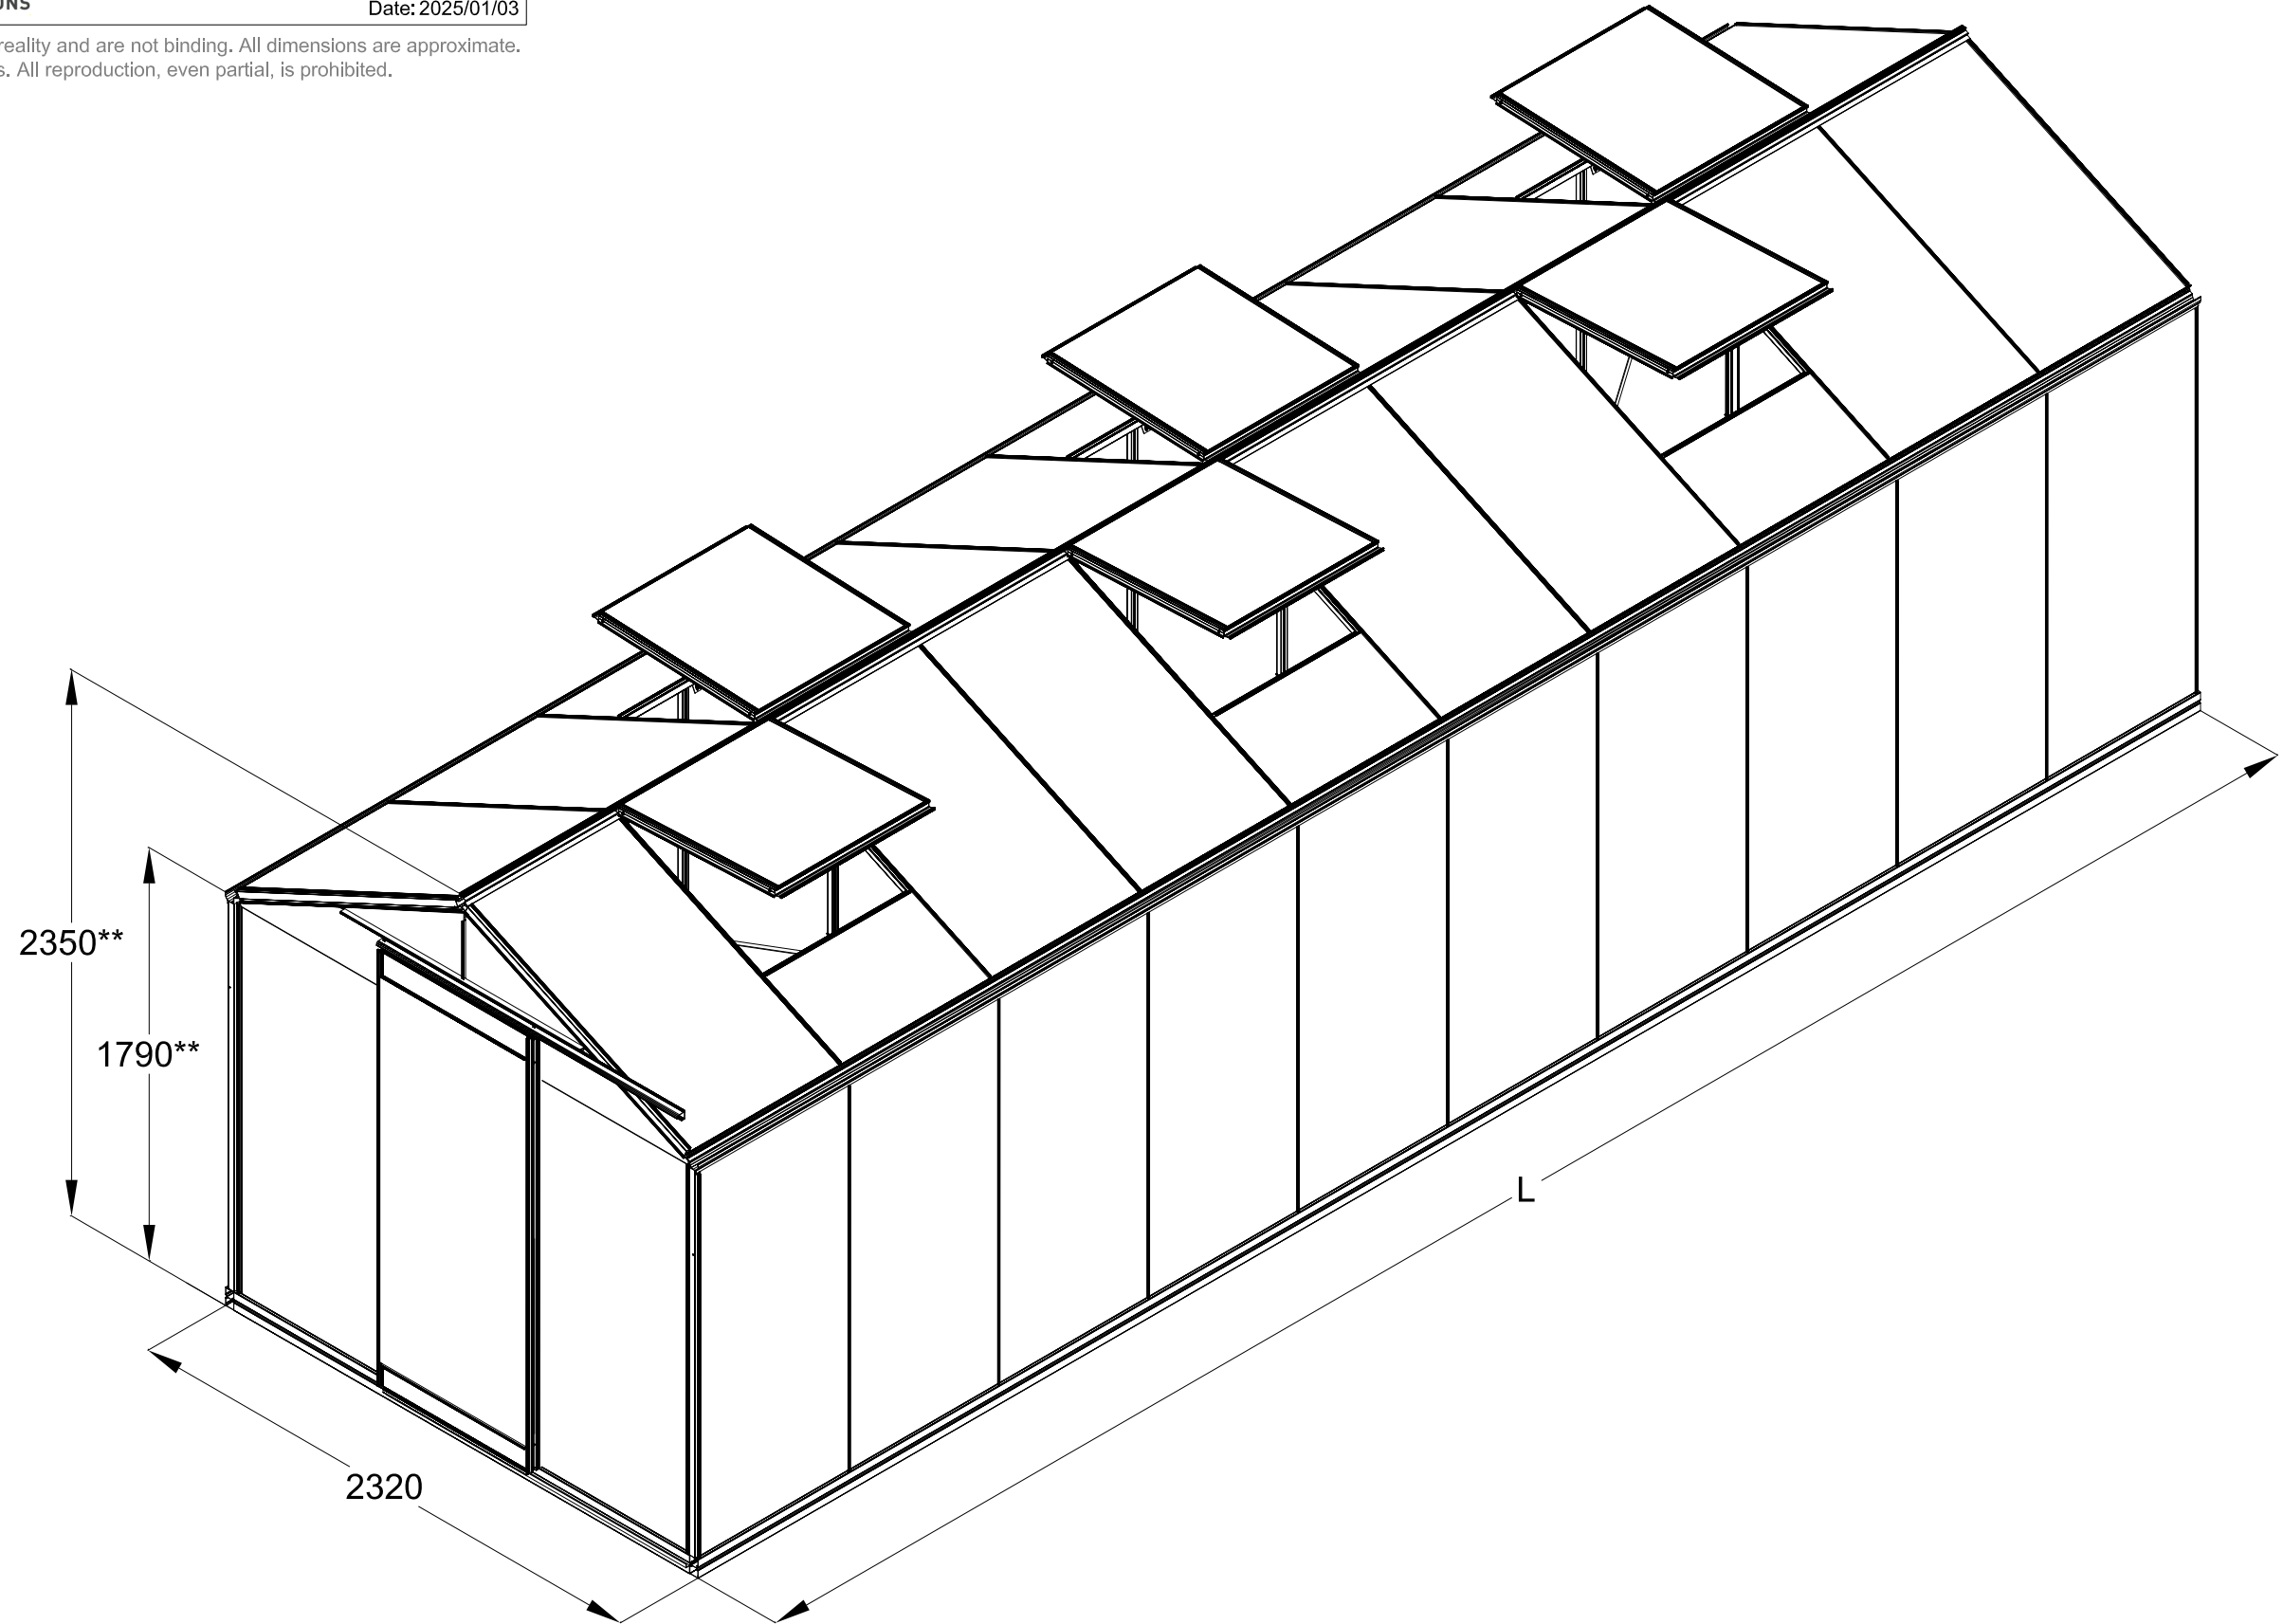

The photos and images may differ of reality and are not binding. All dimensions are approximate. Subject to errors and product changes. All reproduction, even partial, is prohibited.

Type	R203H	R204H	R205H	R206H	R207H	R208H	R209H **	R210H **
L*	2240	2980	3710	4450	5190	5930	6670	7410
# Vents Lucarnes/Dakramen	1	1	1	2	2	4	4	6

* All dimensions are in mm.
** 4cm higher from the length of 6,67m.