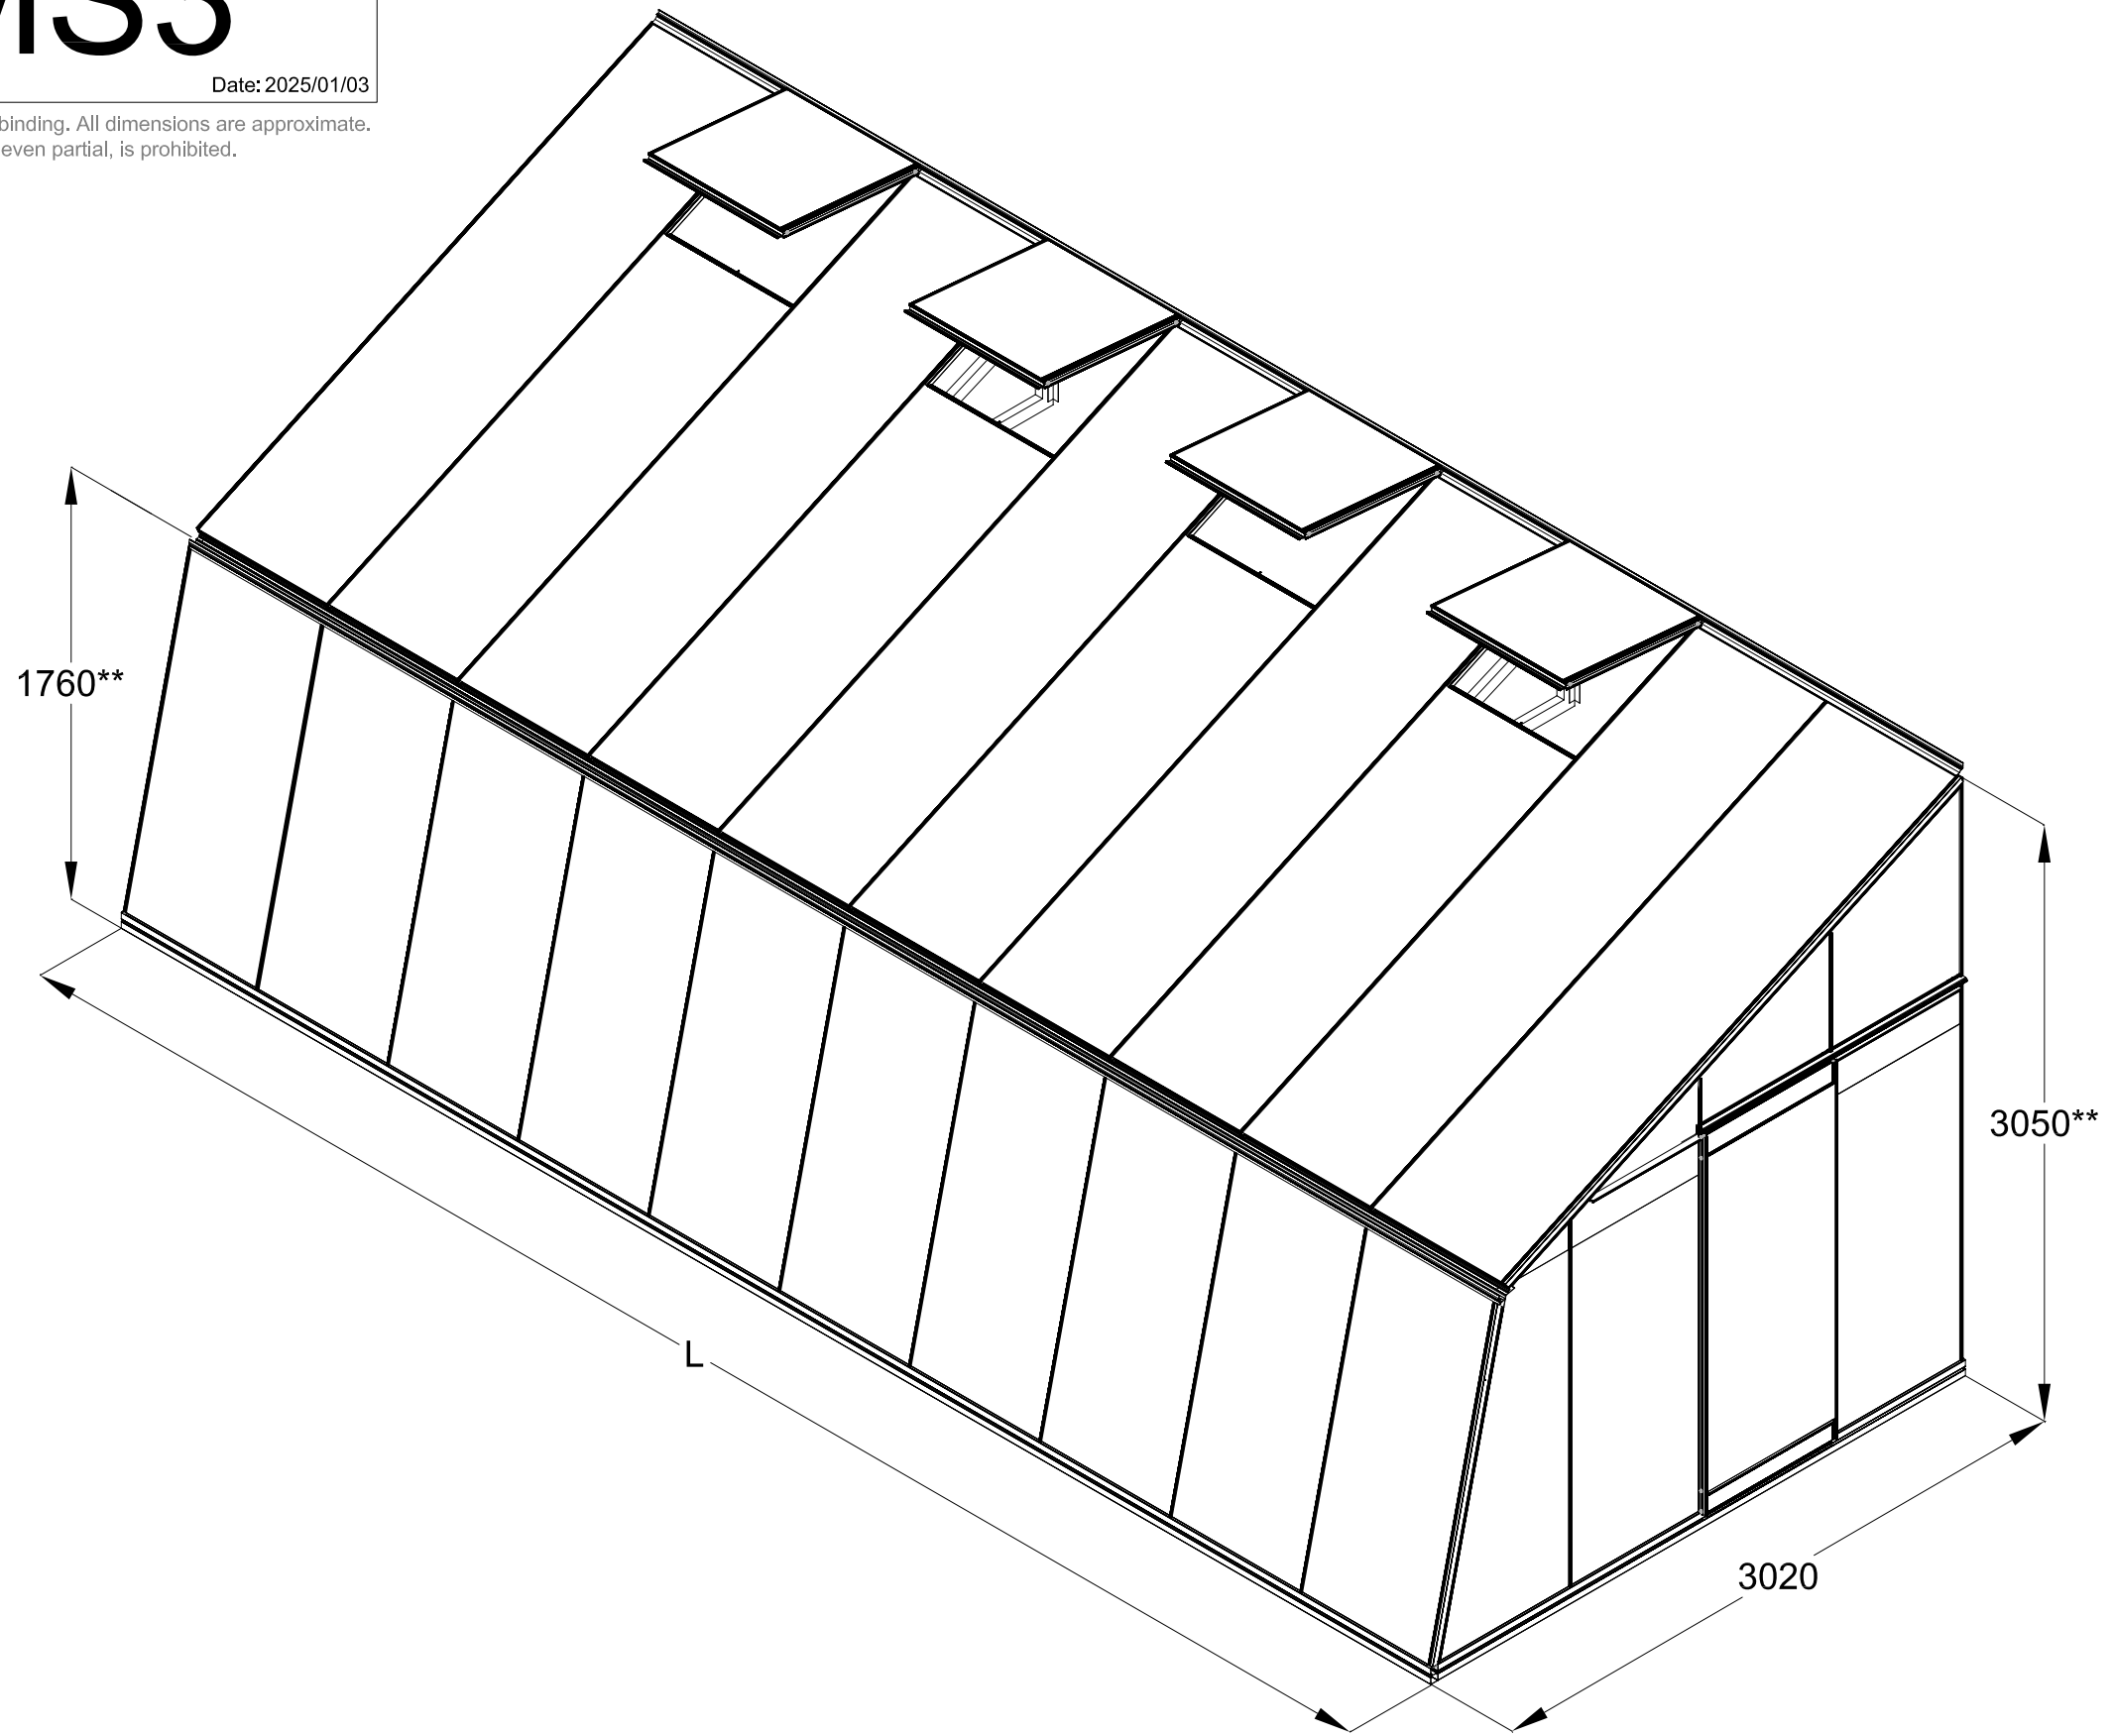

The photos and images may differ of reality and are not binding. All dimensions are approximate. Subject to errors and product changes. All reproduction, even partial, is prohibited.

Type	MS303	MS304	MS305	MS306	MS307	MS308	MS309**	MS310**
L*	2240	2980	3710	4450	5190	5930	6670	7410
# Vents Lucarnes/Dakramen	1	1	1	2	3	3	4	4

\* All dimensions are in mm.  
\*\* 4cm higher from the length of 6,67m.