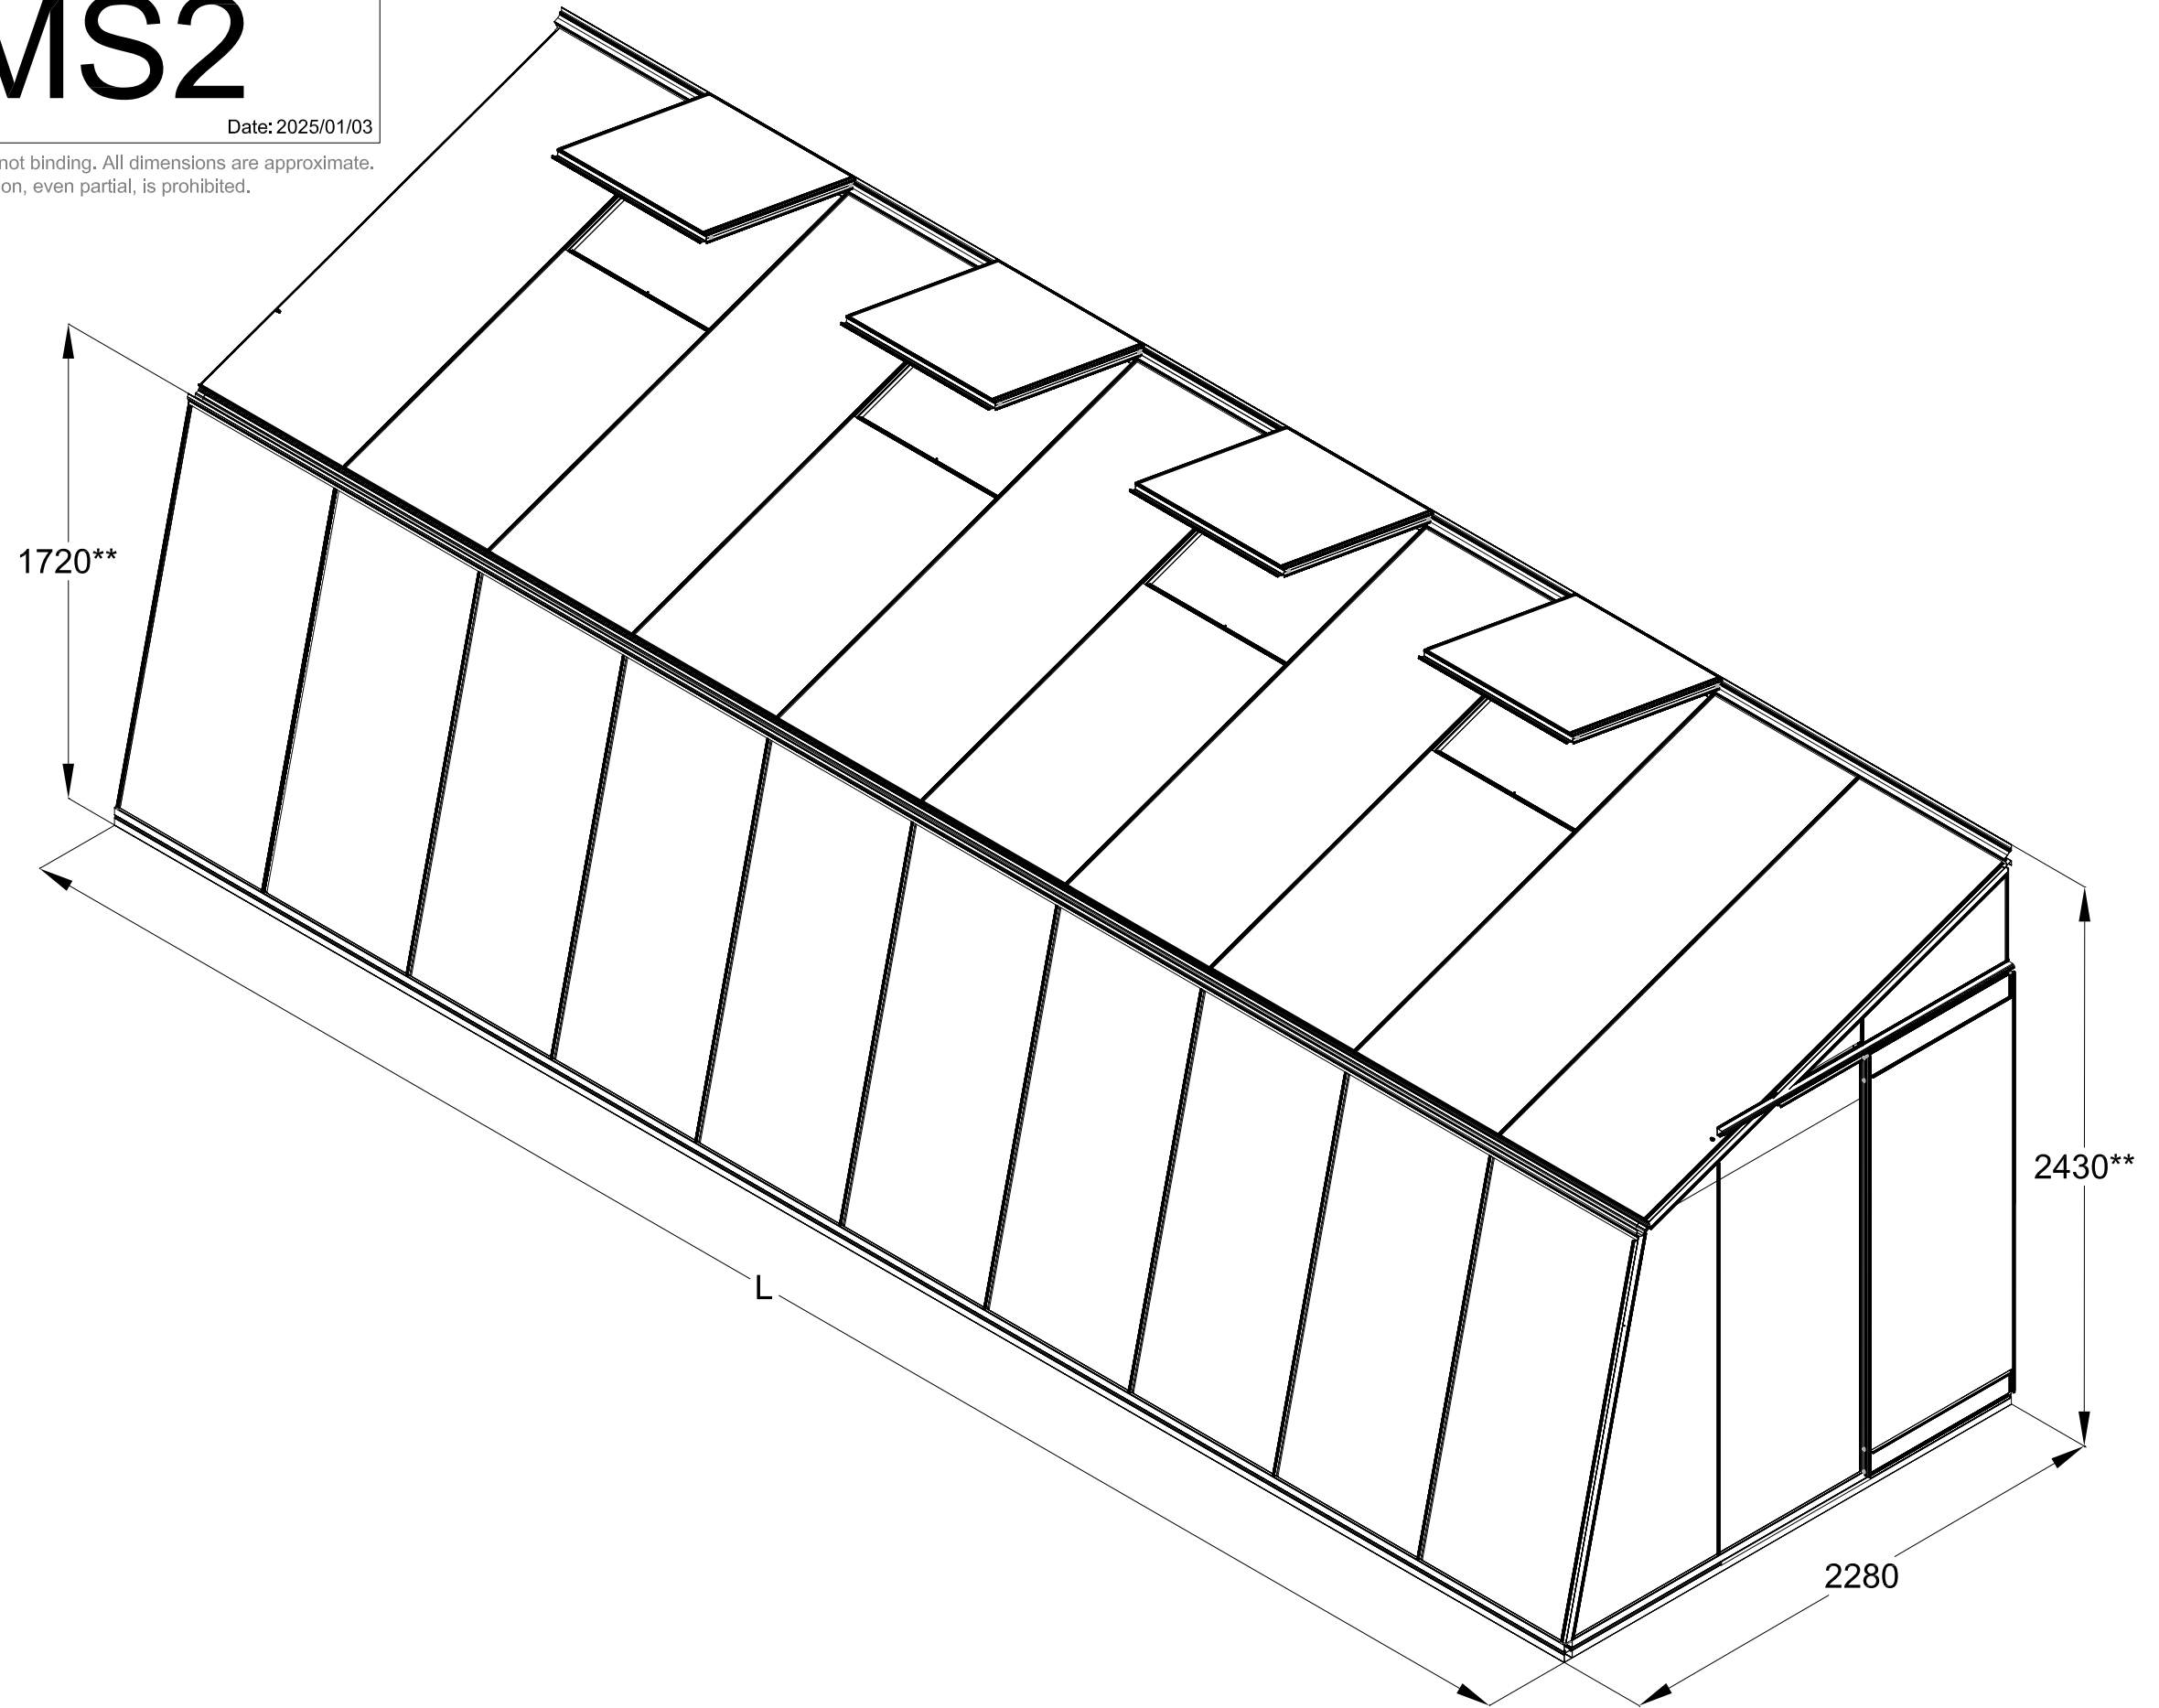

The photos and images may differ of reality and are not binding. All dimensions are approximate. Subject to errors and product changes. All reproduction, even partial, is prohibited.

Type	MS203	MS204	MS205	MS206	MS207	MS208	MS209**	MS210**
L*	2240	2980	3710	4450	5190	5930	6670	7410
# Vents Lucarnes/Dakramen	1	1	1	2	3	3	4	4

* All dimensions are in mm.
** 4cm higher from the length of 6,67m.