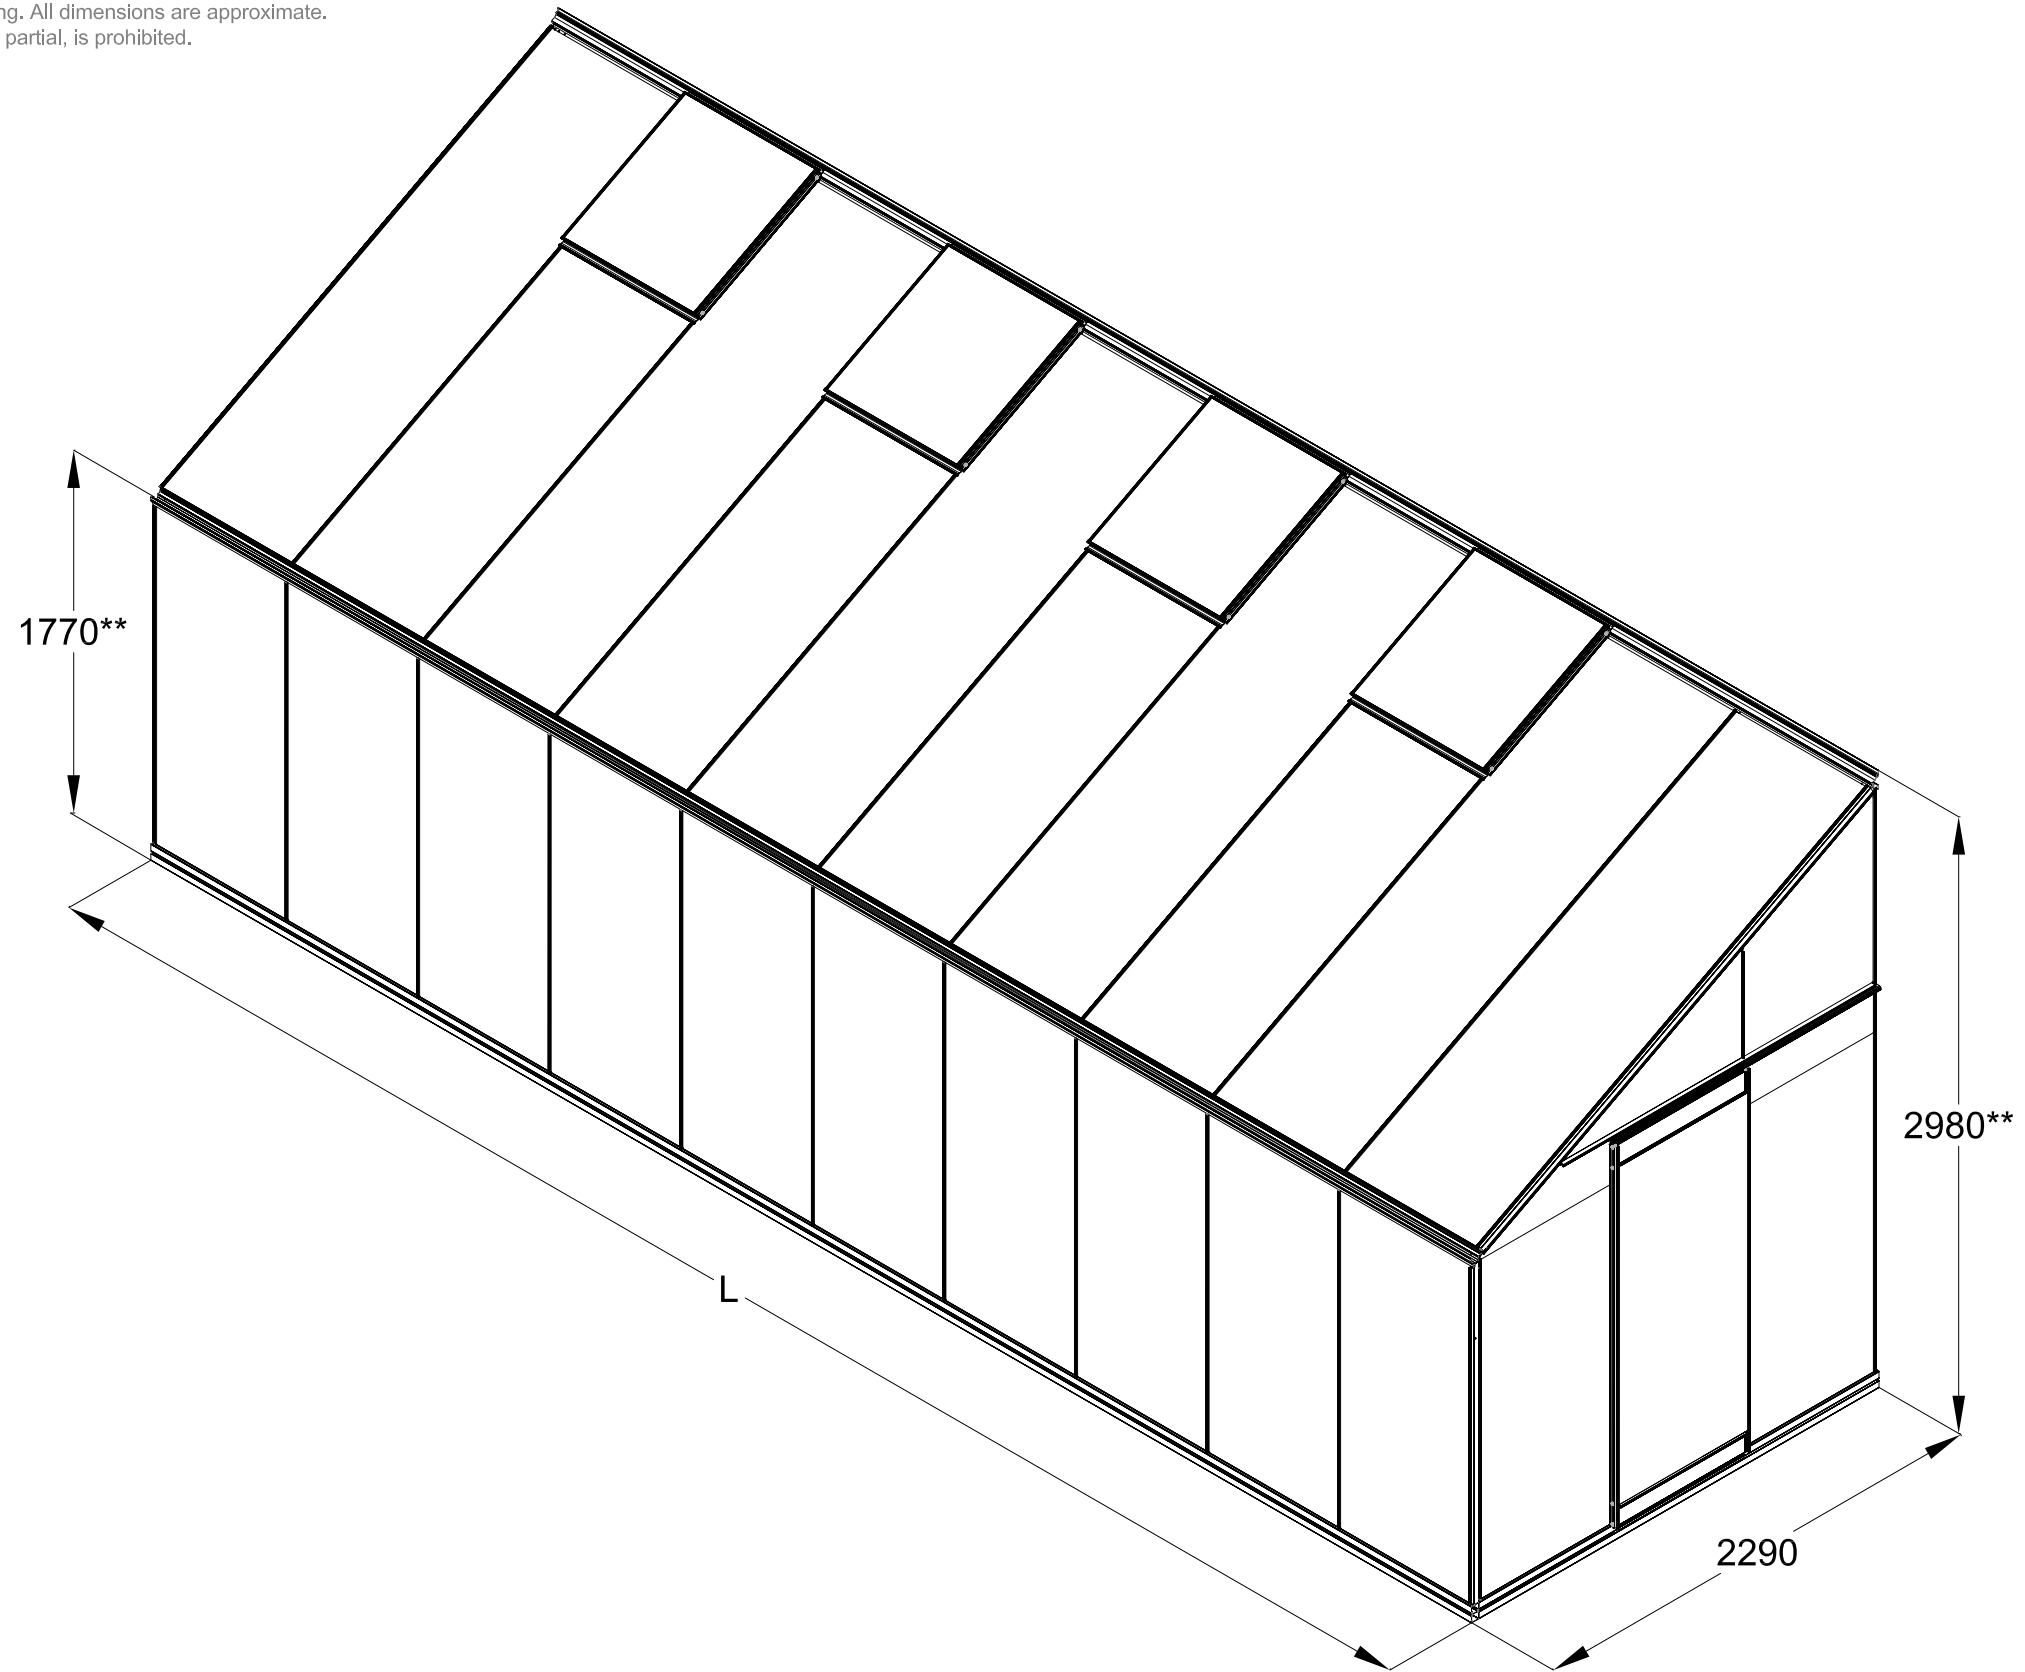

The photos and images may differ of reality and are not binding. All dimensions are approximate. Subject to errors and product changes. All reproduction, even partial, is prohibited.

Type	MR303	MR404	MR305	MR306	MR307	MR308	MR309**	MR310**
L*	2240	2980	3710	4450	5190	5930	6670	7410
# Vents Lucarnes/Dakramen	1	1	1	2	3	3	4	4

* All dimensions are in mm.
** 4cm higher from the length of 6,67m.