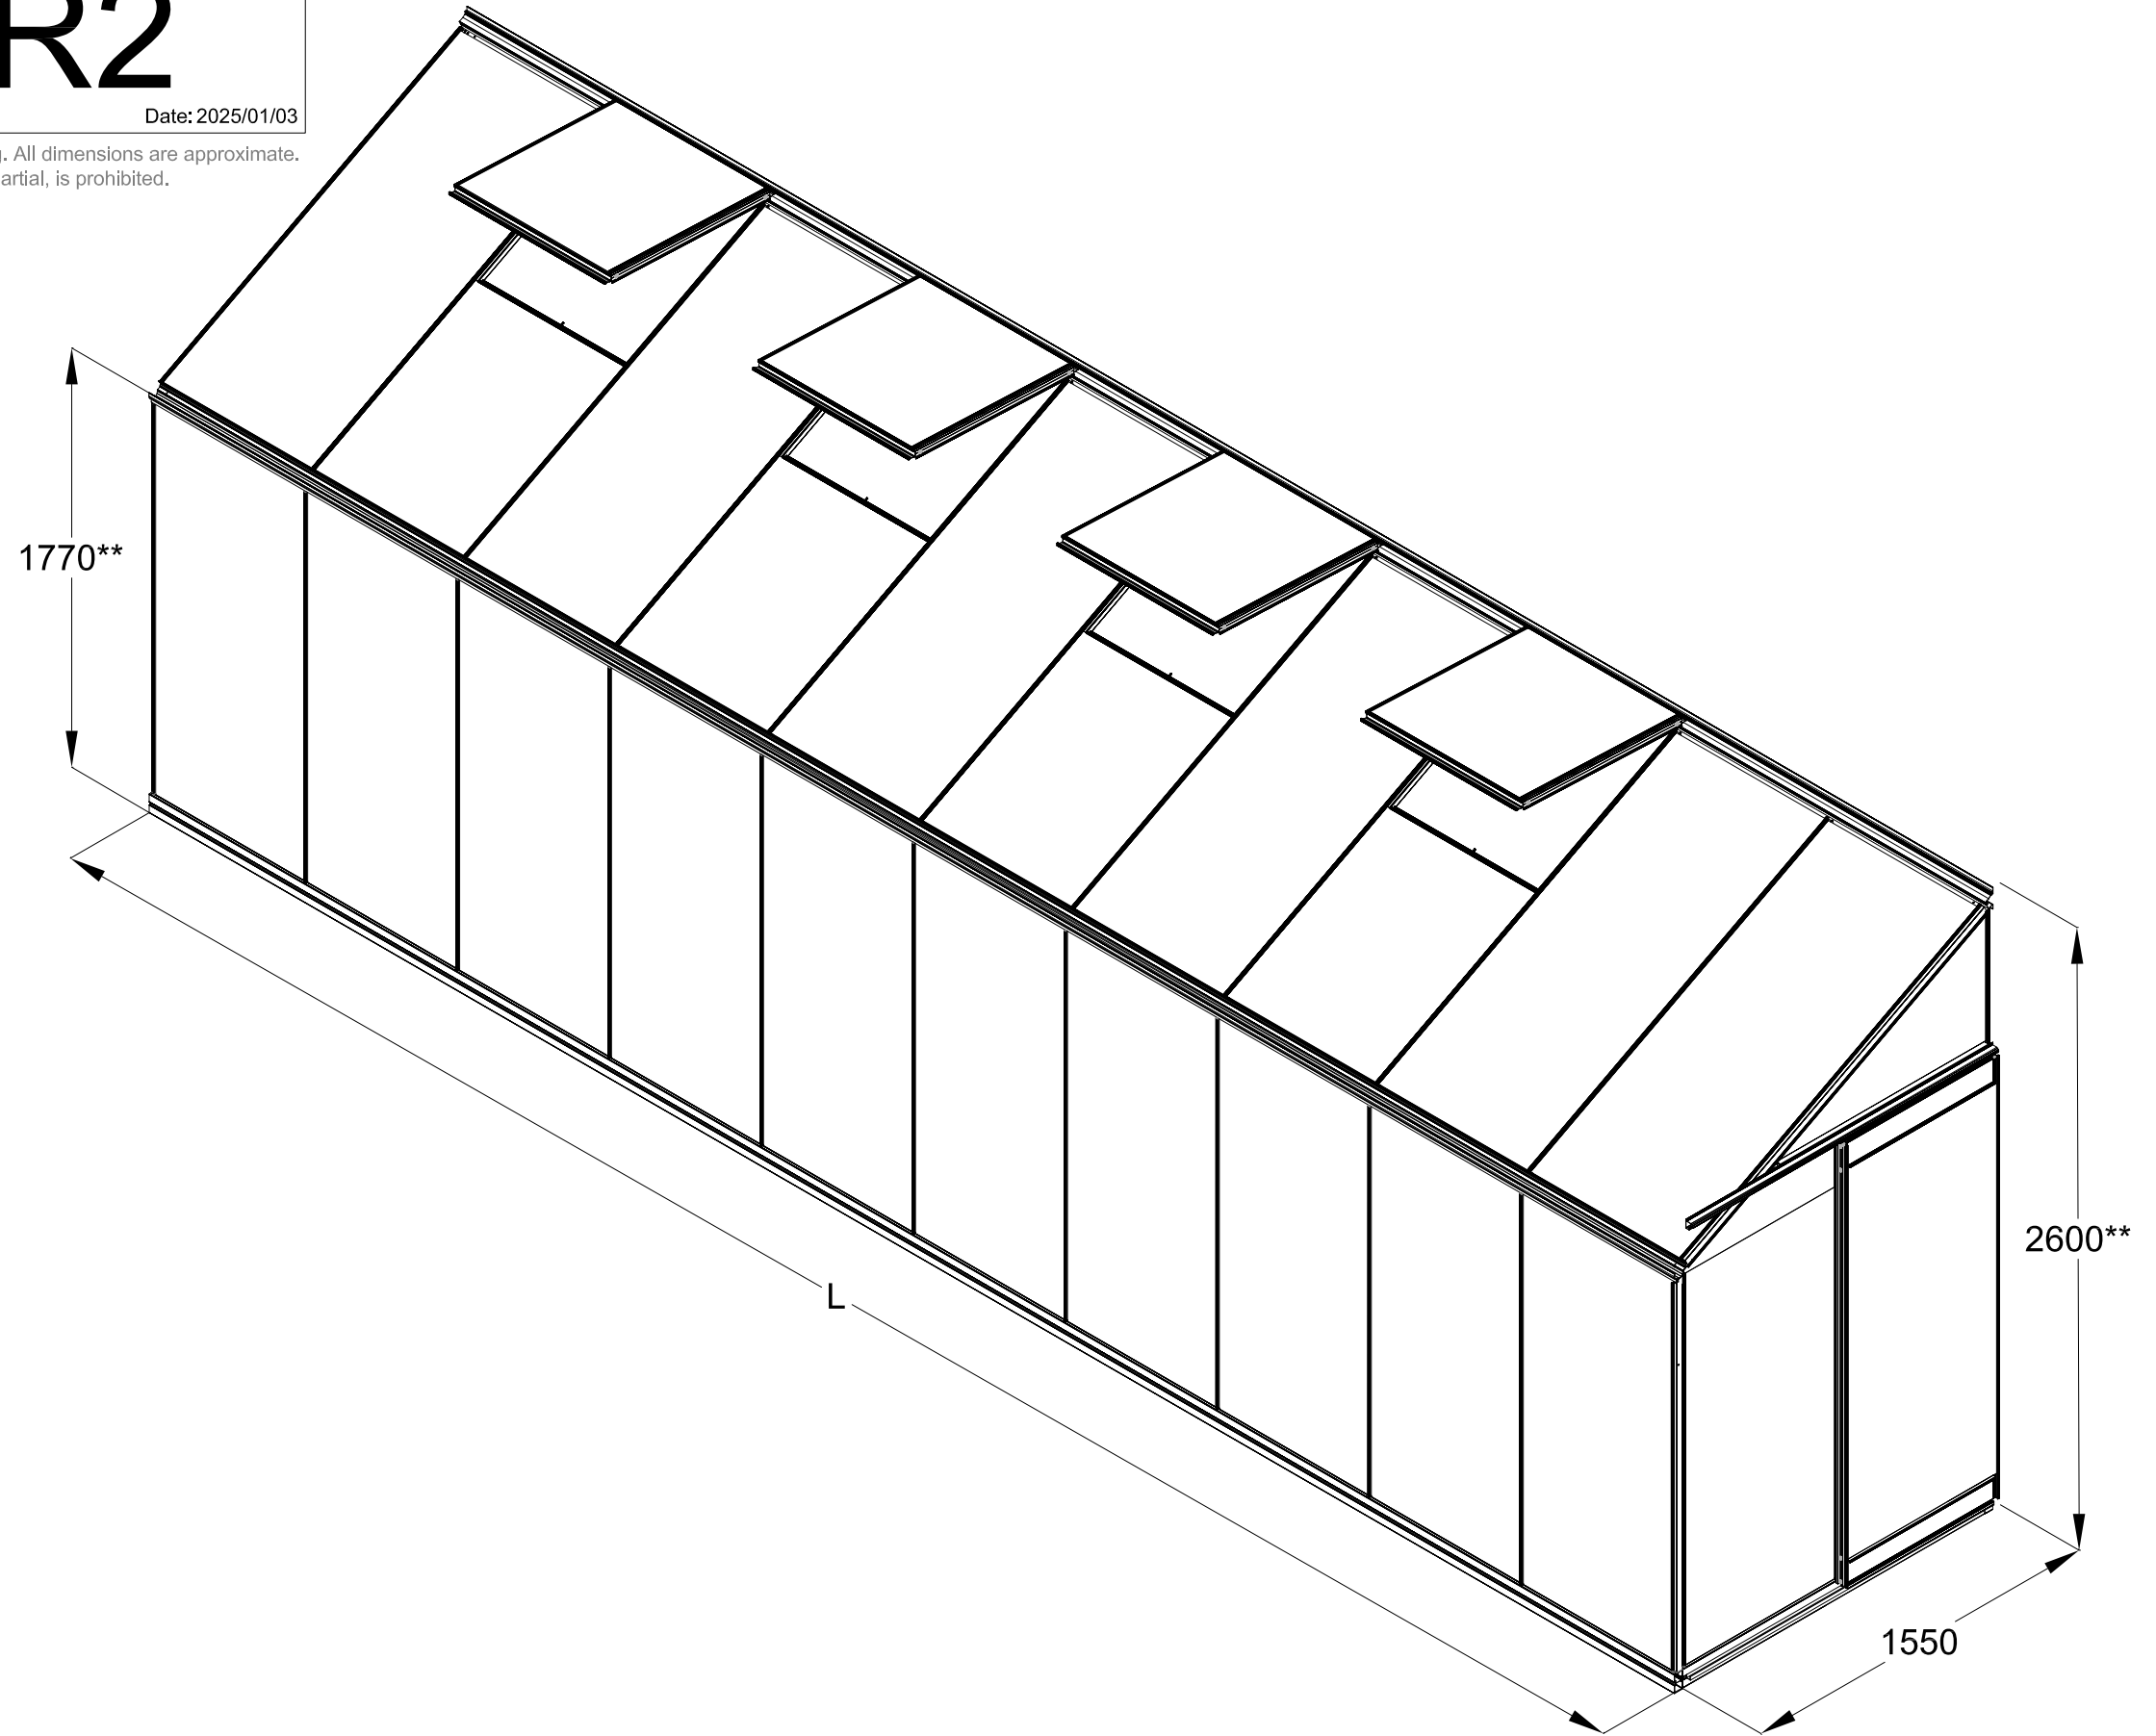

The photos and images may differ of reality and are not binding. All dimensions are approximate. Subject to errors and product changes. All reproduction, even partial, is prohibited.

Type	MR203	MR204	MR205	MR206	MR207	MR208	MR209**	MR210**
L*	2240	2980	3710	4450	5190	5930	6670	7410
# Vents Lucarnes/Dakramen	1	1	1	2	3	3	4	4

* All dimensions are in mm.
** 4cm higher from the length of 6,67m.