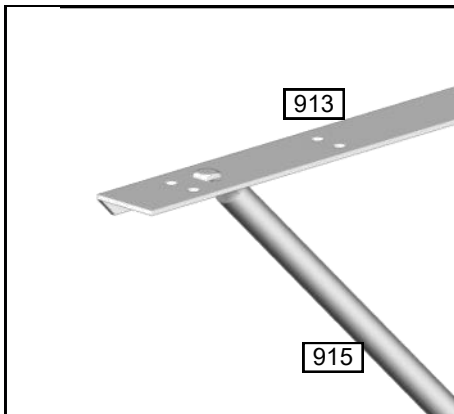

## ASSEMBLY INSTRUCTION

- |          |                 |             |
|----------|-----------------|-------------|
| — 320239 | Aluminum Shelve | 1476x325 mm |
| — 320240 | Aluminum Table  | 1476x525 mm |

# PACKING LIST

320240 Aluminium Table			
Part Name	Part No.	Length	Qty
Slat	912	1476	5
Staging Arm	913	525	3
Large Diagonal Support	915	683	3
Small Bracket	909	25	3
M6x10 Bolt			21
M6 Nut			27
M6x10 Crop - head Bolt			6
320239 Aluminium Shelve			
Part Name	Part No.	Length	Qty
Slat	912	1476	3
Slat Shelving Horizontal	906	325	3
Small Diagonal Support	907	395	3
M6x10 Bolt			12
M6 Nut			18
M6x10 Crop - head Bolt			6
Slat End Cap			6