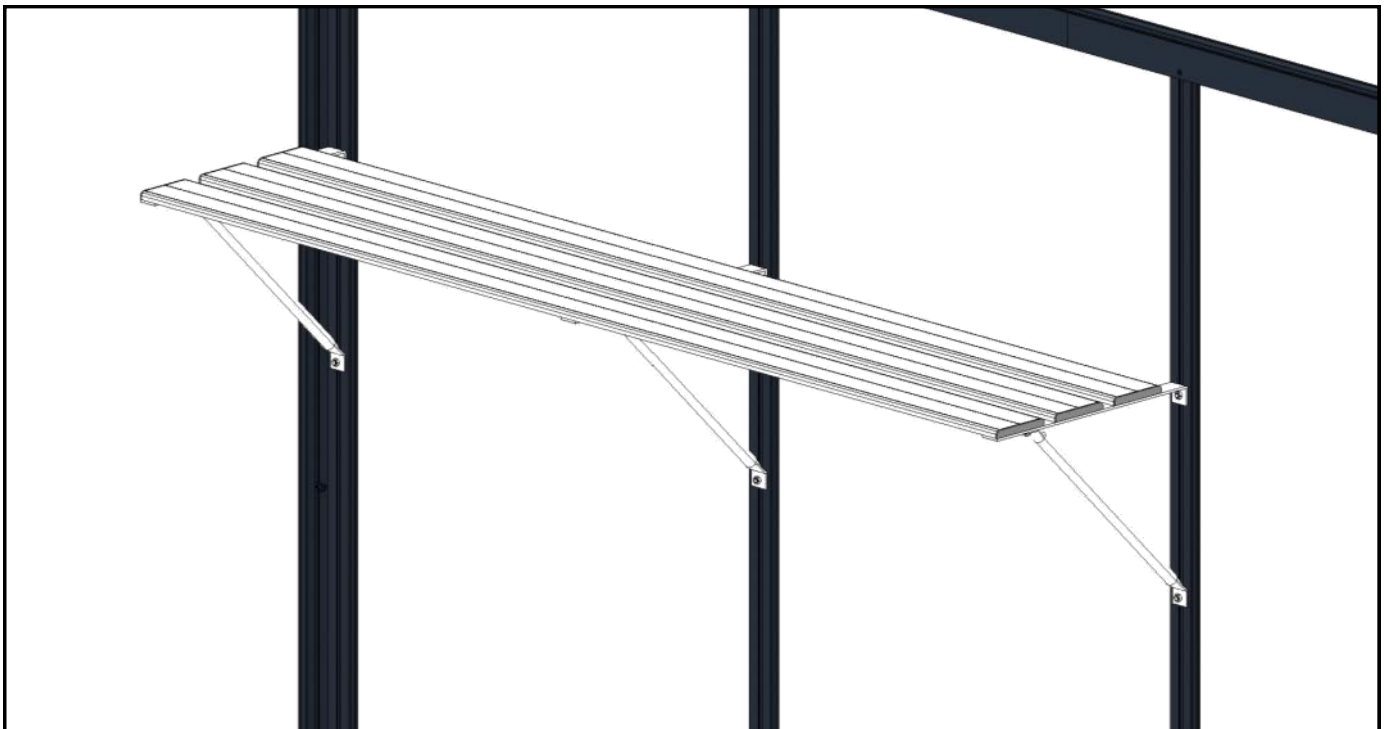

320239 Aluminium Shelve