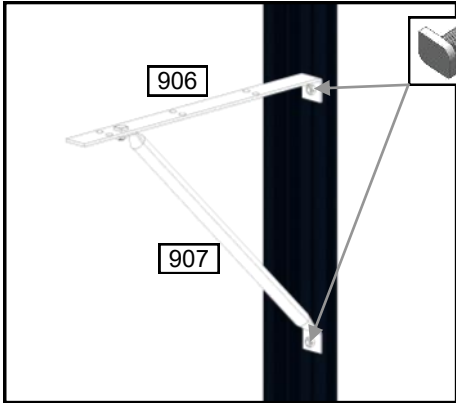

320239 Aluminium Shelve