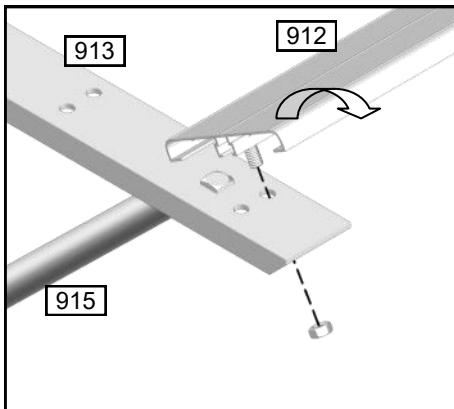

## ASSEMBLY INSTRUCTION

- |          |                 |             |
|----------|-----------------|-------------|
| — 320239 | Aluminum Shelve | 1476x325 mm |
| — 320240 | Aluminum Table  | 1476x525 mm |

# PACKING LIST

320240 Aluminium Table			
Part Name	Part No.	Length	Qty
Slat	912	1476	5
Staging Arm	913	525	3
Large Diagonal Support	915	683	3
Small Bracket	909	25	3
M6x10 Bolt			21
M6 Nut			27
M6x10 Crop - head Bolt			6
320239 Aluminium Shelve			
Part Name	Part No.	Length	Qty
Slat	912	1476	3
Slat Shelving Horizontal	906	325	3
Small Diagonal Support	907	395	3
M6x10 Bolt			12
M6 Nut			18
M6x10 Crop - head Bolt			6
Slat End Cap			6