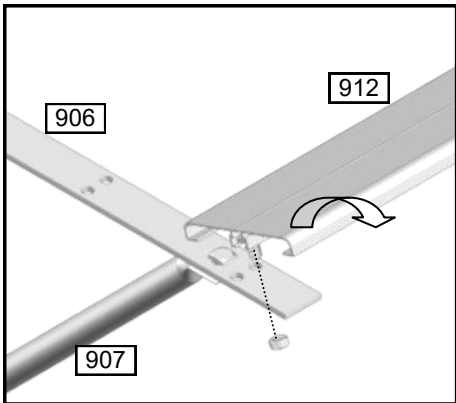

320239 Aluminium Shelve