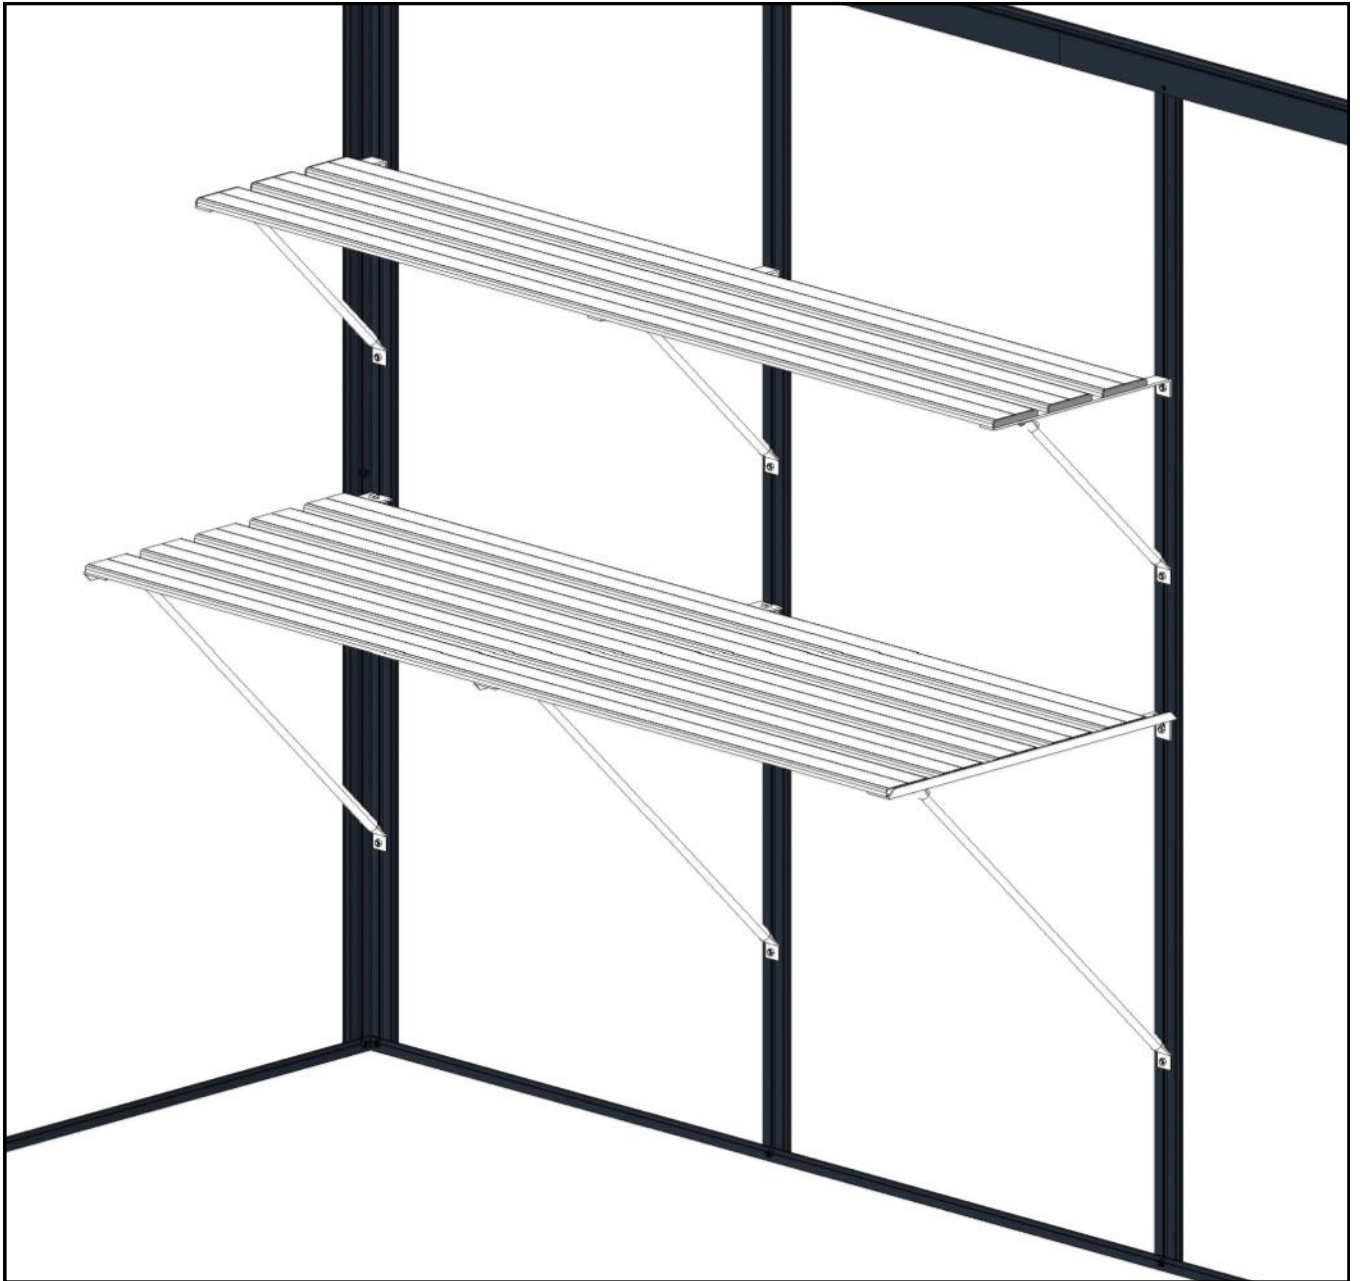

# ALUMINIUM SHELVE AND TABLE

## ASSEMBLY INSTRUCTION

- |          |                 |             |
|----------|-----------------|-------------|
| — 320239 | Aluminum Shelve | 1476x325 mm |
| — 320240 | Aluminum Table  | 1476x525 mm |

# 320240 Aluminium Table

# PACKING LIST

320240 Aluminium Table			
Part Name	Part No.	Length	Qty
Slat	912	1476	5
Staging Arm	913	525	3
Large Diagonal Support	915	683	3
Small Bracket	909	25	3
M6x10 Bolt			21
M6 Nut			27
M6x10 Crop - head Bolt			6
320239 Aluminium Shelve			
Part Name	Part No.	Length	Qty
Slat	912	1476	3
Slat Shelving Horizontal	906	325	3
Small Diagonal Support	907	395	3
M6x10 Bolt			12
M6 Nut			18
M6x10 Crop - head Bolt			6
Slat End Cap			6