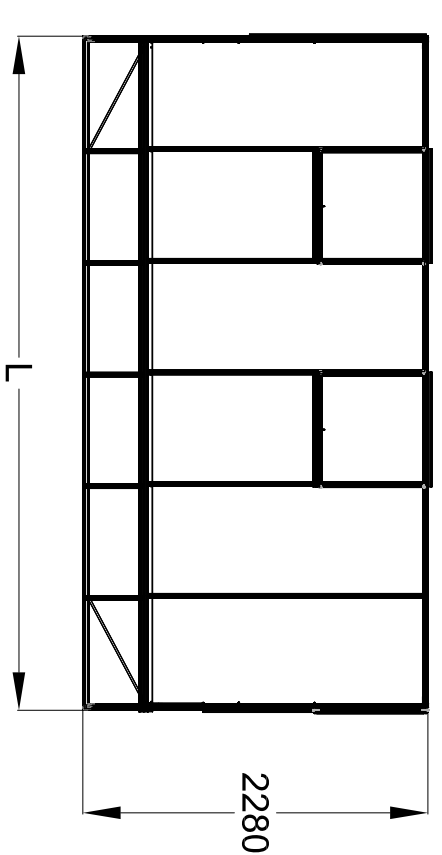

The photos and images may differ of reality and are not binding. All dimensions are approximate. Subject to errors and product changes. All reproduction, even partial, is prohibited.

Rightview

Frontview

Leftview

Topview

Type	MS203	MS204	MS205	MS206	MS207	MS208	MS209**	MS210**
L*	2240	2980	3710	4450	5190	5930	6670	7410
# Vents <small>Lucarnes/Dakramen</small>	1	1	1	2	3	3	4	4

\* All dimensions are in mm.  
\*\* 4cm higher from the length of 6,67m.