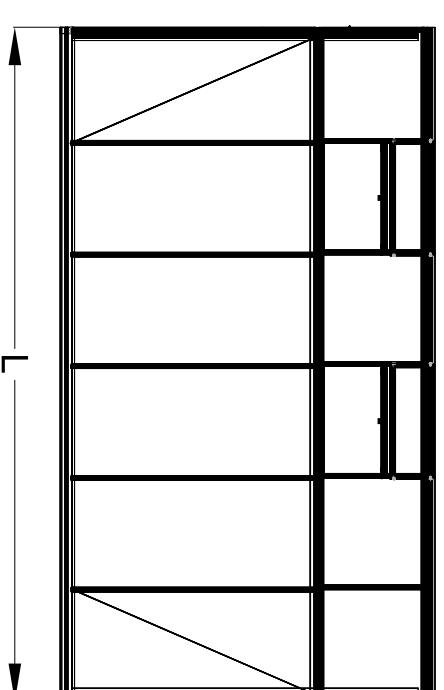

The photos and images may differ of reality and are not binding. All dimensions are approximate. Subject to errors and product changes. All reproduction, even partial, is prohibited.

Rightview

Frontview

Leftview

Topview

Type	MS203	MS204	MS205	MS206	MS207	MS208	MS209**	MS210**
L*	2240	2980	3710	4450	5190	5930	6670	7410
# Vents <small>Lucarnes/Dakramen</small>	1	1	1	2	3	3	4	4

\* All dimensions are in mm.  
\*\* 4cm higher from the length of 6,67m.