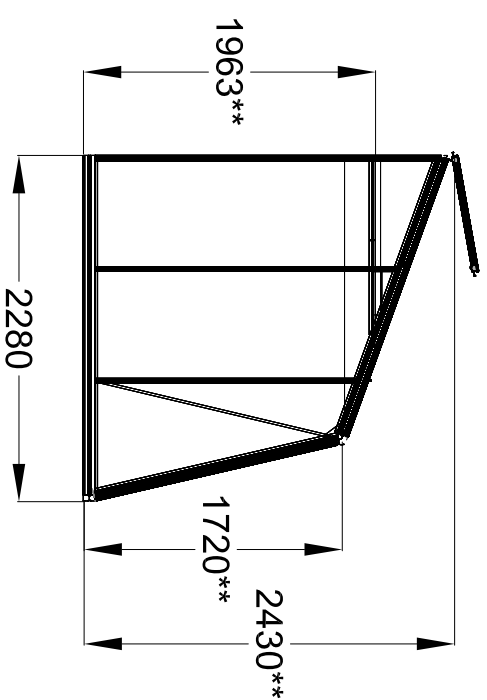

The photos and images may differ of reality and are not binding. All dimensions are approximate. Subject to errors and product changes. All reproduction, even partial, is prohibited.

Rightview

Frontview

Leftview

Topview

Type	MS203	MS204	MS205	MS206	MS207	MS208	MS209**	MS210**
L*	2240	2980	3710	4450	5190	5930	6670	7410
# Vents <small>Lucarnes/Dakramen</small>	1	1	1	2	3	3	4	4

\* All dimensions are in mm.  
\*\* 4cm higher from the length of 6,67m.