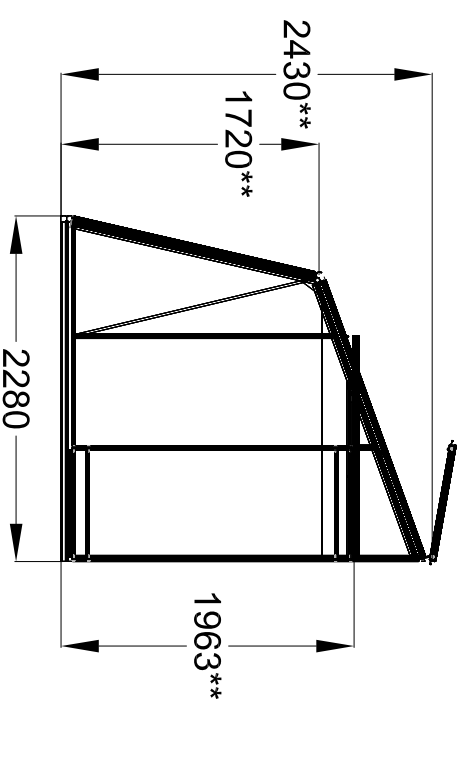

The photos and images may differ of reality and are not binding. All dimensions are approximate. Subject to errors and product changes. All reproduction, even partial, is prohibited.

Rightview

Frontview

Leftview

Topview

Type	MS203	MS204	MS205	MS206	MS207	MS208	MS209**	MS210**
L*	2240	2980	3710	4450	5190	5930	6670	7410
# Vents <small>Lucarnes/Dakramen</small>	1	1	1	2	3	3	4	4

\* All dimensions are in mm.  
\*\* 4cm higher from the length of 6,67m.