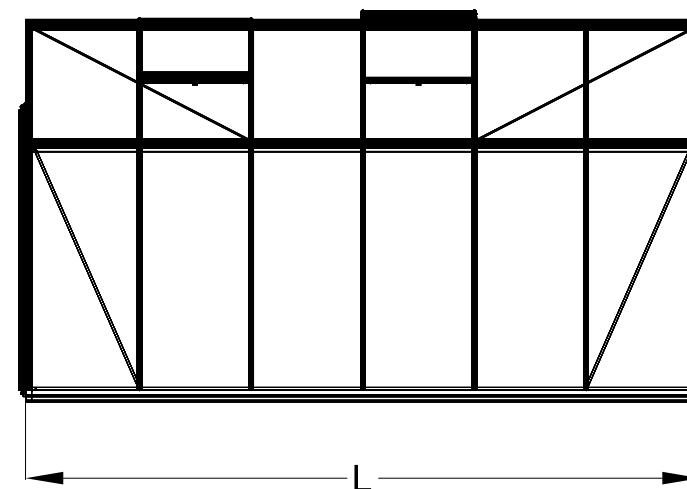

The photos and images may differ of reality and are not binding. All dimensions are approximate. Subject to errors and product changes. All reproduction, even partial, is prohibited.

Back

Right

Frontview

Right/leftview

Left

Front

Backview

Topview

Type	S203H	S204H	S205H	S206H	S207H	S208H	S209H **	S210H **
L*	2240	2980	3710	4450	5190	5930	6670	7410
# Vents Lucarnes/Dakramen	1	1	1	2	2	4	4	6

* All dimensions are in mm.
** 4cm higher from the length of 6,67m.