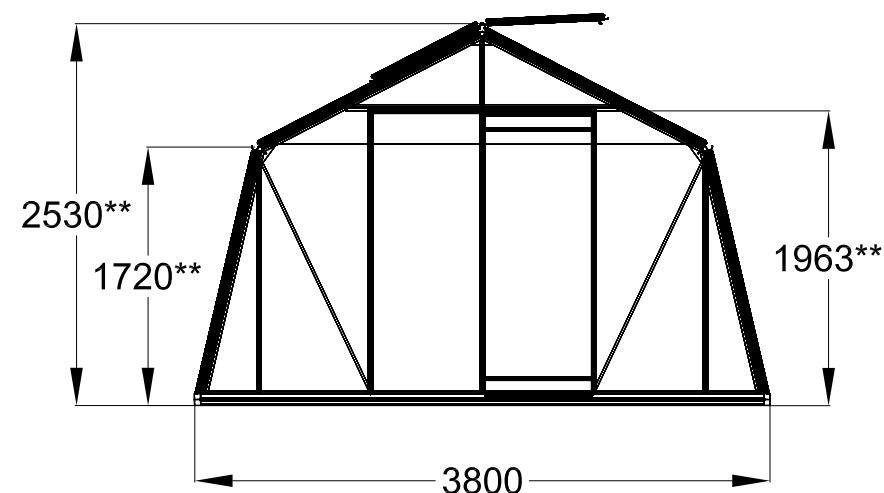

The photos and images may differ of reality and are not binding. All dimensions are approximate. Subject to errors and product changes. All reproduction, even partial, is prohibited.

Back

Right

Frontview

Right/leftview

Left

Front

Backview

Topview

Type	S203H	S204H	S205H	S206H	S207H	S208H	S209H **	S210H **
L*	2240	2980	3710	4450	5190	5930	6670	7410
# Vents Lucarnes/Dakramen	1	1	1	2	2	4	4	6

* All dimensions are in mm.
** 4cm higher from the length of 6,67m.