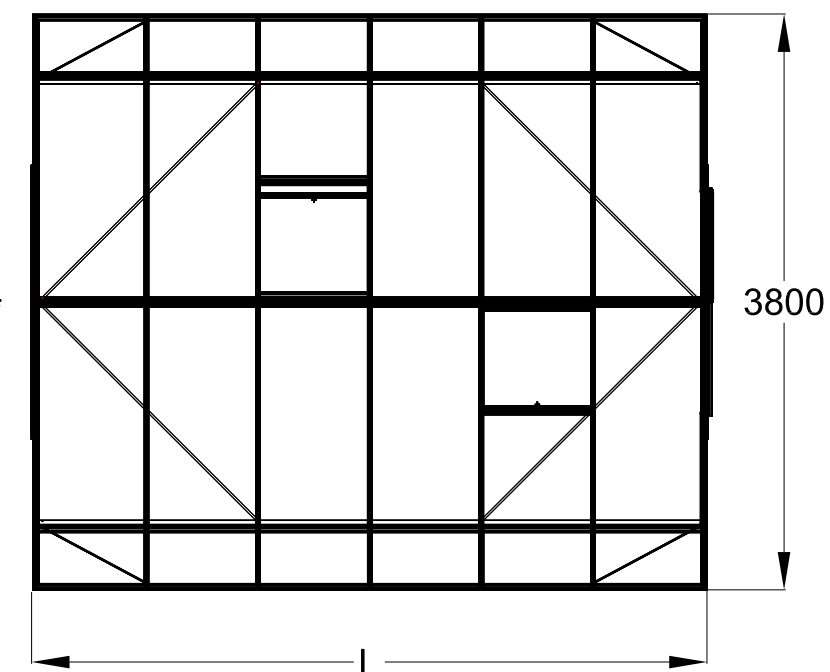

Right/leftview

Left

Front

Backview

Topview

Type	S203H	S204H	S205H	S206H	S207H	S208H	S209H **	S210H **
L*	2240	2980	3710	4450	5190	5930	6670	7410
# Vents Lucarnes/Dakramen	1	1	1	2	2	4	4	6

* All dimensions are in mm.
** 4cm higher from the length of 6,67m.