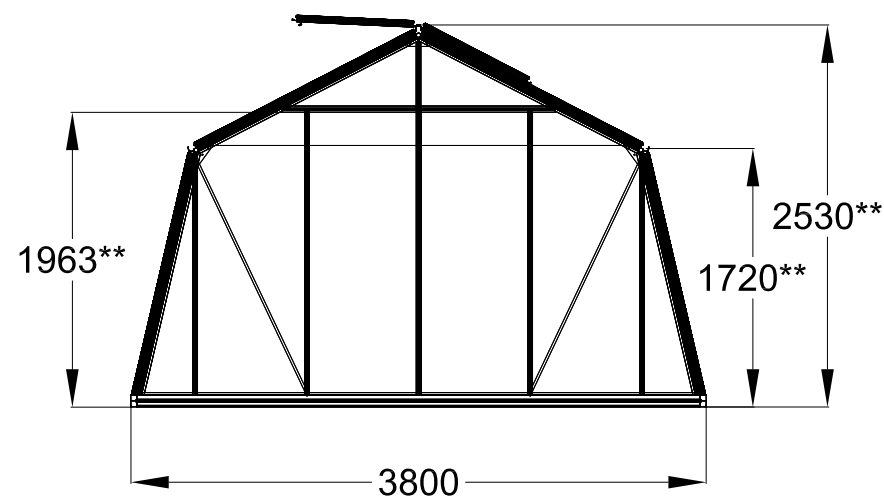

The photos and images may differ of reality and are not binding. All dimensions are approximate. Subject to errors and product changes. All reproduction, even partial, is prohibited.

Back

Right

Frontview

Right/leftview

Left

Front

Backview

Topview

Type	S203H	S204H	S205H	S206H	S207H	S208H	S209H **	S210H **
L*	2240	2980	3710	4450	5190	5930	6670	7410
# Vents Lucarnes/Dakramen	1	1	1	2	2	4	4	6

* All dimensions are in mm.
** 4cm higher from the length of 6,67m.